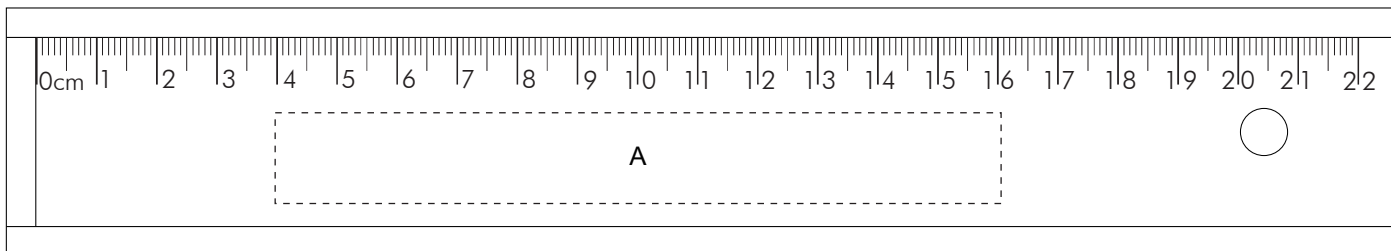

Product: PXS1758
Product Size: 23x4.1x2.4cm
Decoration Options:

A: Print size: 120mm(w) x 15mm(h)
Shown at 80% actual size