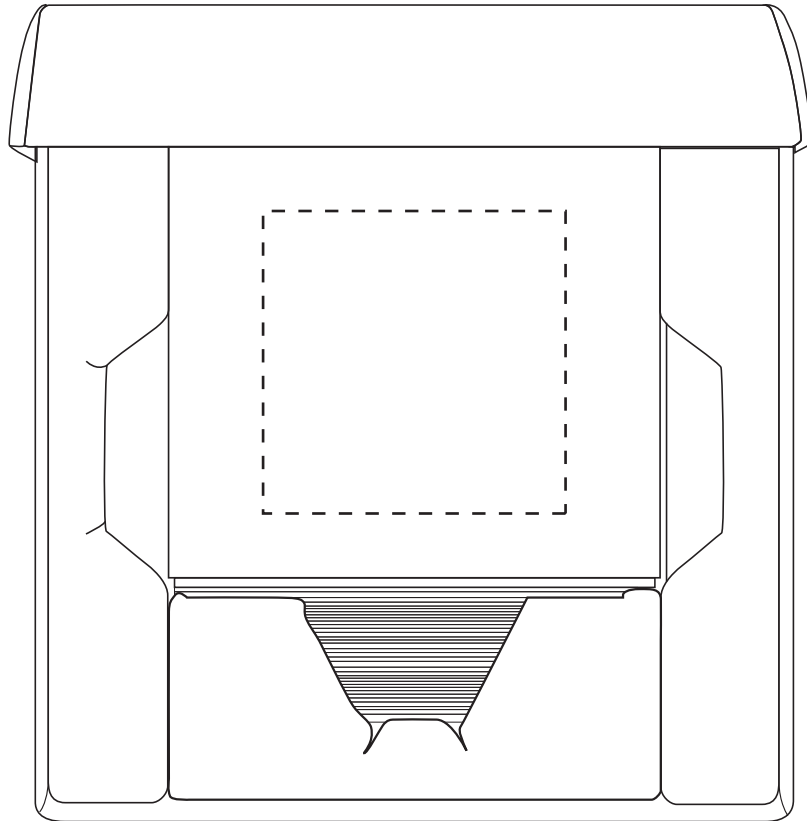

**Product:** PXS1241  
**Product Size:** 10.8x10.6x10.3cm  
**Decoration Options:** Print

**Shown at 100% actual size**  
**Print size: 40mm(W) x 40mm(H)**