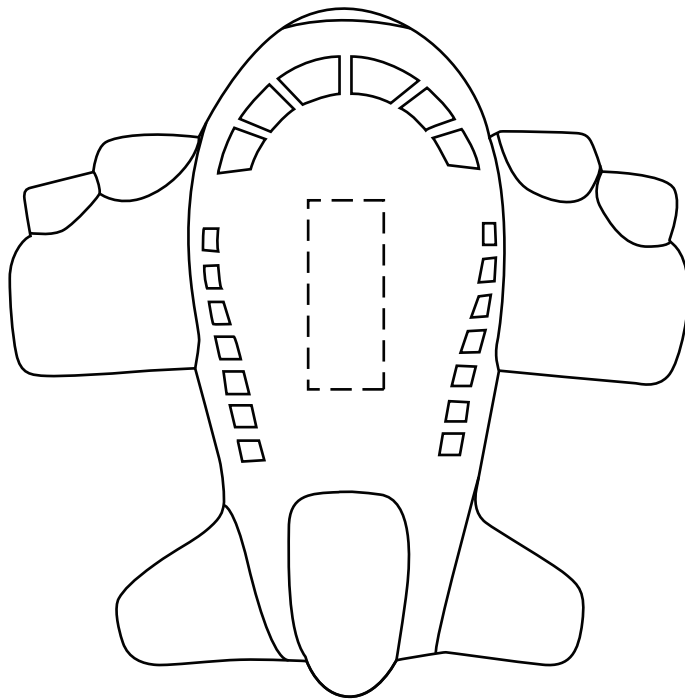

Product: PXR142
Product Size: 88x91x48mm
Decoration Options: Print

Shown at 100% actual size
Print size: 10mm(W) x 25mm(H)