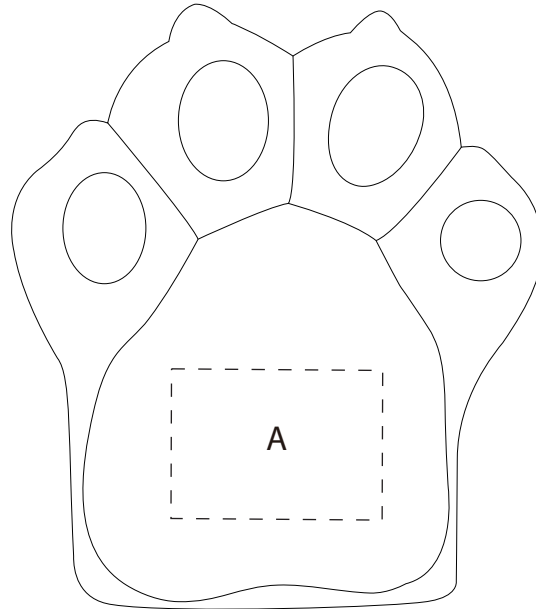

Product: PXR042  
Product Size: 68x41x80mm  
Decoration Options:

Shown at 100% actual size  
A: Print size:28mm(w) x 20mm(h)