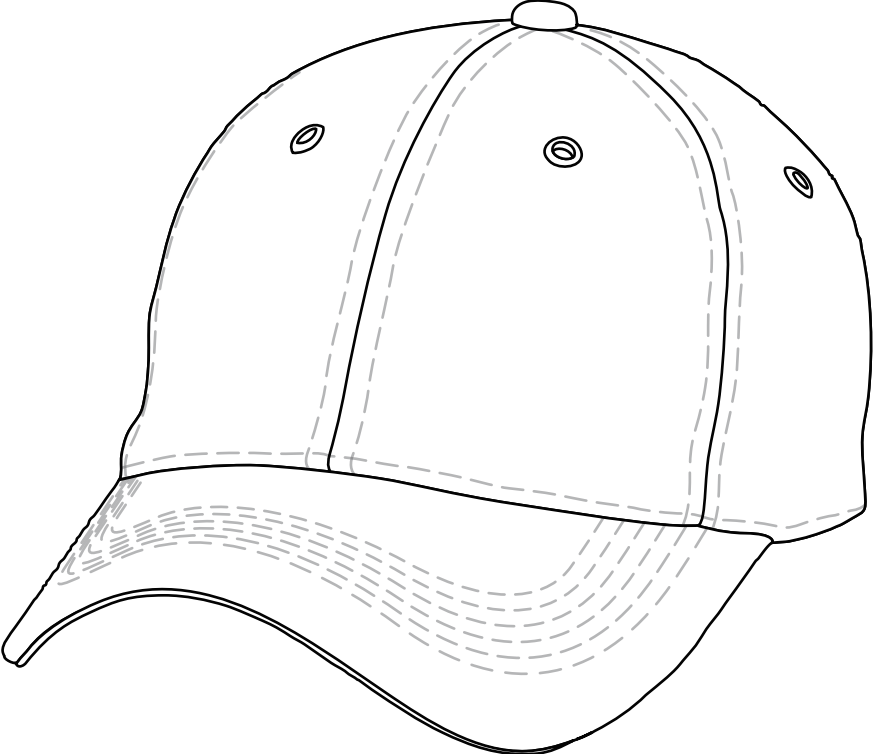

Product: PXL122
Product Size: 260mm(W)x200mm(H)
Decoration Options:

Not actual size

Print size: 90mm(w) x 50mm(h)
Shown at 100% actual size