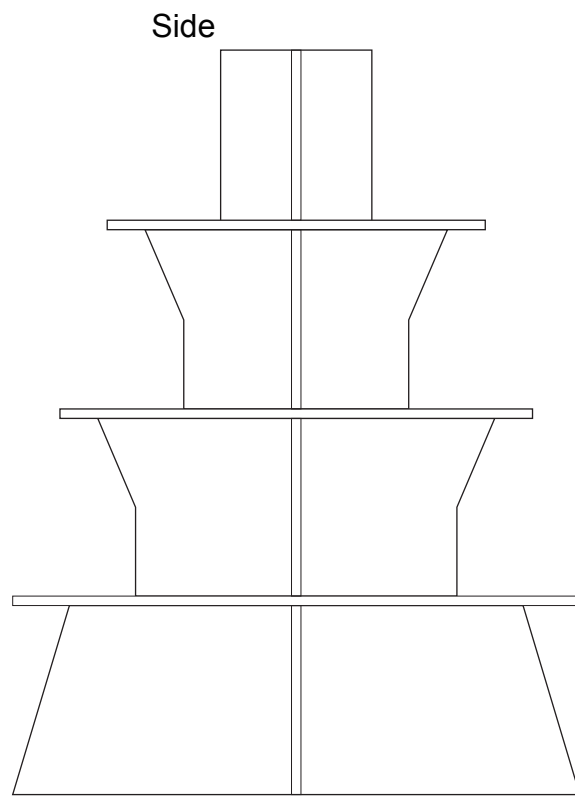

Product:

Product Size: 500mm(w)×1650mm(h)×350mm(d)

Decoration Options:

Front

Shown at 25% actual size

The third layer

Print size:300mm(w) x 300mm(h)

The second layer

Print size:250mm(w) x 250mm(h)

The first layer

Print size:200mm(w) x 200mm(h)

Print size:160mm(w) x 220mm(h)

Print size:210mm(w) x 155mm(h)

Print size:300mm(w) x 130mm(h)

— Knife line  
— Bleed area

Surface Treatment:  Glossy  
 Matte Lamination