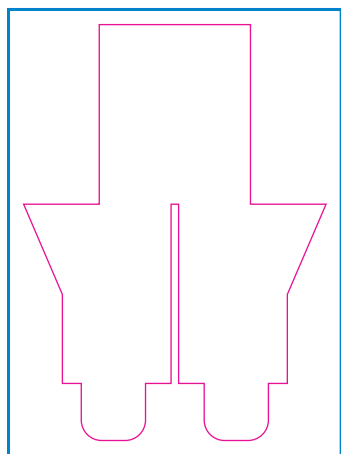

Product:

Product Size: 500mm(w)×1650mm(h)×350mm(d)

Decoration Options:

Front

Shown at 25% actual size

The third layer

Print size:300mm(w) x 300mm(h)

The second layer

Print size:250mm(w) x 250mm(h)

The first layer

Print size:200mm(w) x 200mm(h)

Print size:160mm(w) x 220mm(h)

Print size:210mm(w) x 155mm(h)

Print size:300mm(w) x 130mm(h)

— Knife line  
— Bleed area

Surface Treatment:  Glossy  
 Matte Lamination