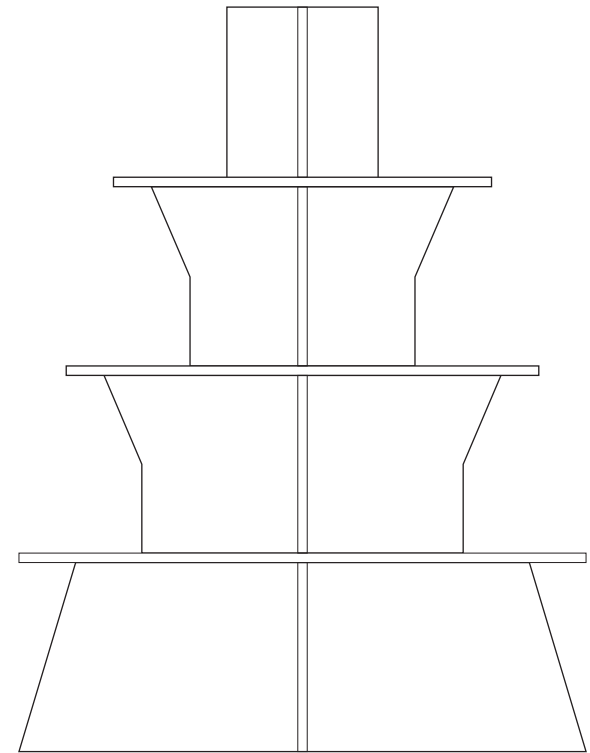

Product:

Product Size: 500mm(w)×1650mm(h)×350mm(d)

Decoration Options:

Front

Shown at 25% actual size

The third layer

Print size:300mm(w) x 300mm(h)

The second layer

Print size:250mm(w) x 250mm(h)

The first layer

Print size:200mm(w) x 200mm(h)

Print size:160mm(w) x 220mm(h)

Print size:210mm(w) x 155mm(h)

Print size:300mm(w) x 130mm(h)

— Knife line  
— Bleed area

Surface Treatment:  Glossy  
 Matte Lamination