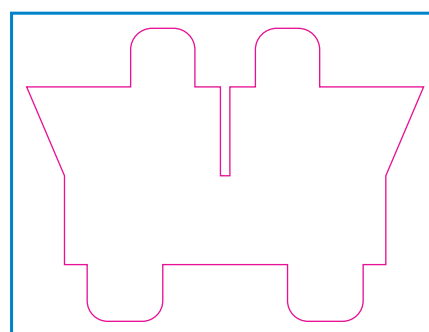

Product:

Product Size: 500mm(w)×1650mm(h)×350mm(d)

Decoration Options:

Front

Shown at 25% actual size

The third layer

Print size:300mm(w) x 300mm(h)

The second layer

Print size:250mm(w) x 250mm(h)

The first layer

Print size:200mm(w) x 200mm(h)

Print size:160mm(w) x 220mm(h)

Print size:210mm(w) x 155mm(h)

Print size:300mm(w) x 130mm(h)

— Knife line  
— Bleed area

Surface Treatment:  Glossy  
 Matte Lamination