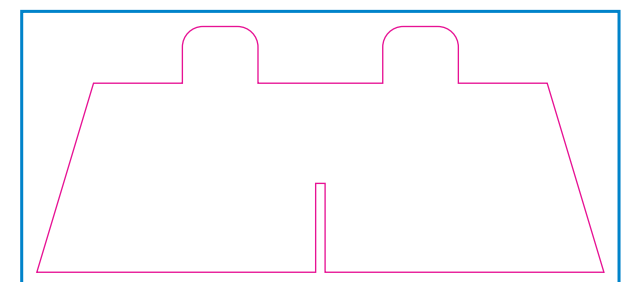

Product:

Product Size: 500mm(w)×1650mm(h)×350mm(d)

Decoration Options:

Front

Shown at 25% actual size

The third layer

Print size:300mm(w) x 300mm(h)

The second layer

Print size:250mm(w) x 250mm(h)

The first layer

Print size:200mm(w) x 200mm(h)

Print size:160mm(w) x 220mm(h)

Print size:210mm(w) x 155mm(h)

Print size:300mm(w) x 130mm(h)

— Knife line  
— Bleed area

Surface Treatment:  Glossy  
 Matte Lamination