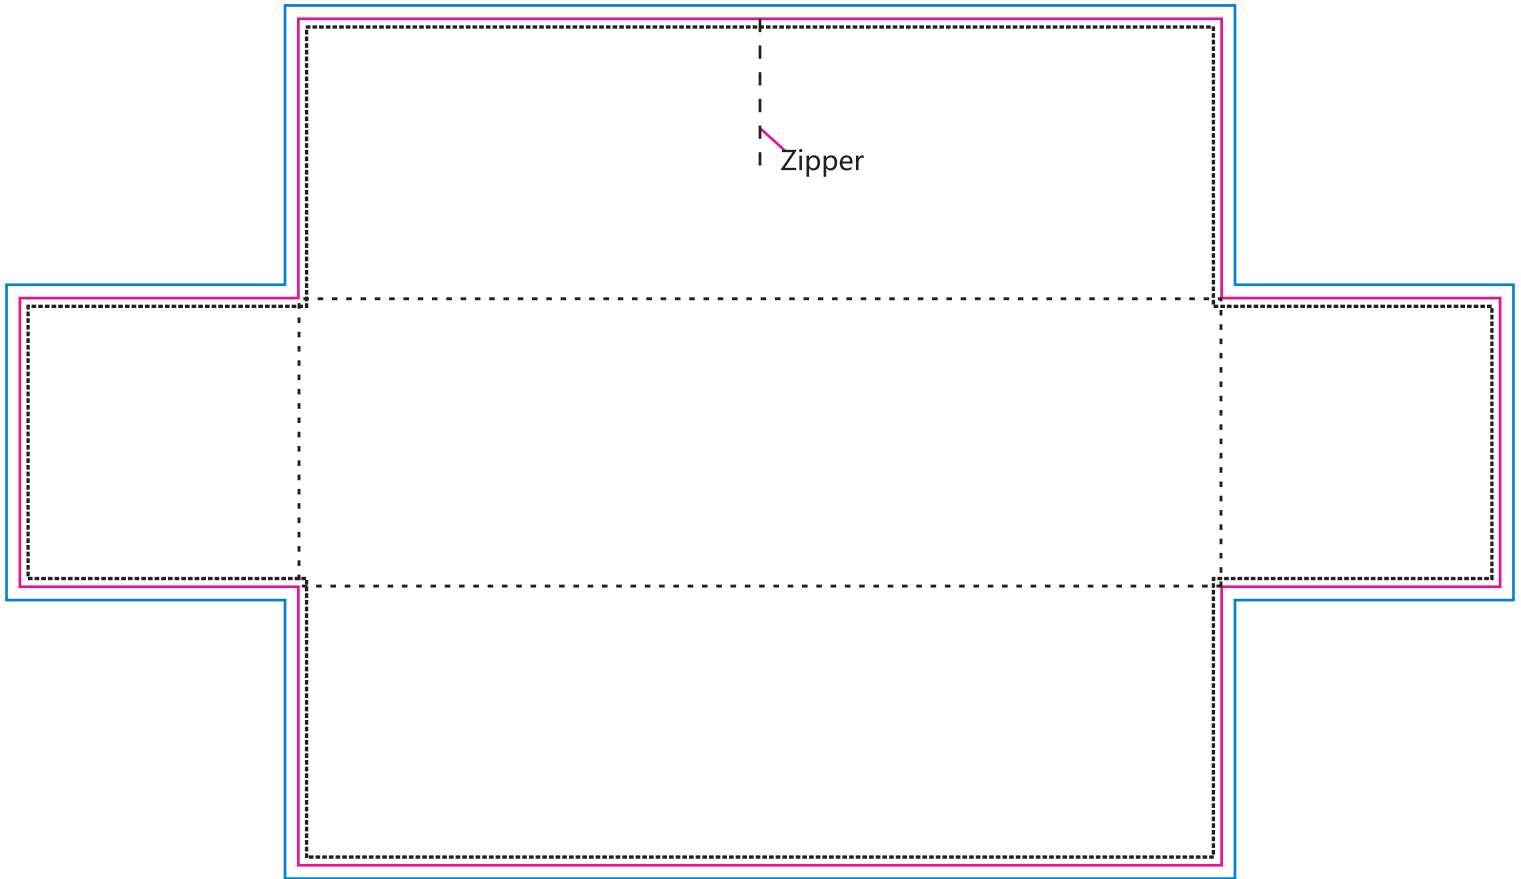

Product: POS27
Product Size: 3915mm(W)x2238.7mm(H)
Decoration Options:

Print size: 3915mm(W)x2238.7mm(H)
Shown at 5% actual size

— Knife line
— Bleed line