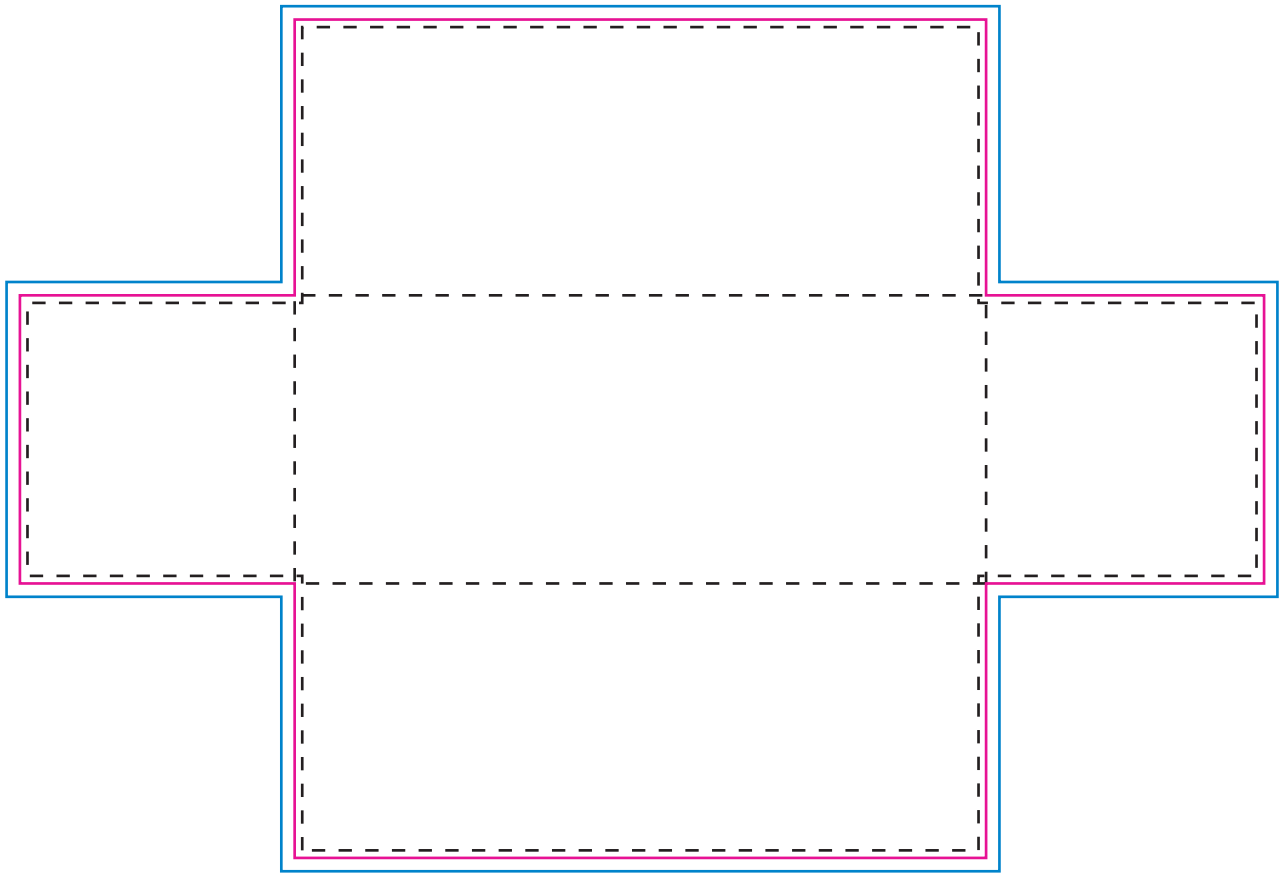

Product: POS20
Product Size: 3290.6mm(W)x2217.2mm(H)
Decoration Options:

— Knife line
— Bleed line

Print size: 3290.6mm(W)x2217.2mm(H)
Shown at 5% actual size