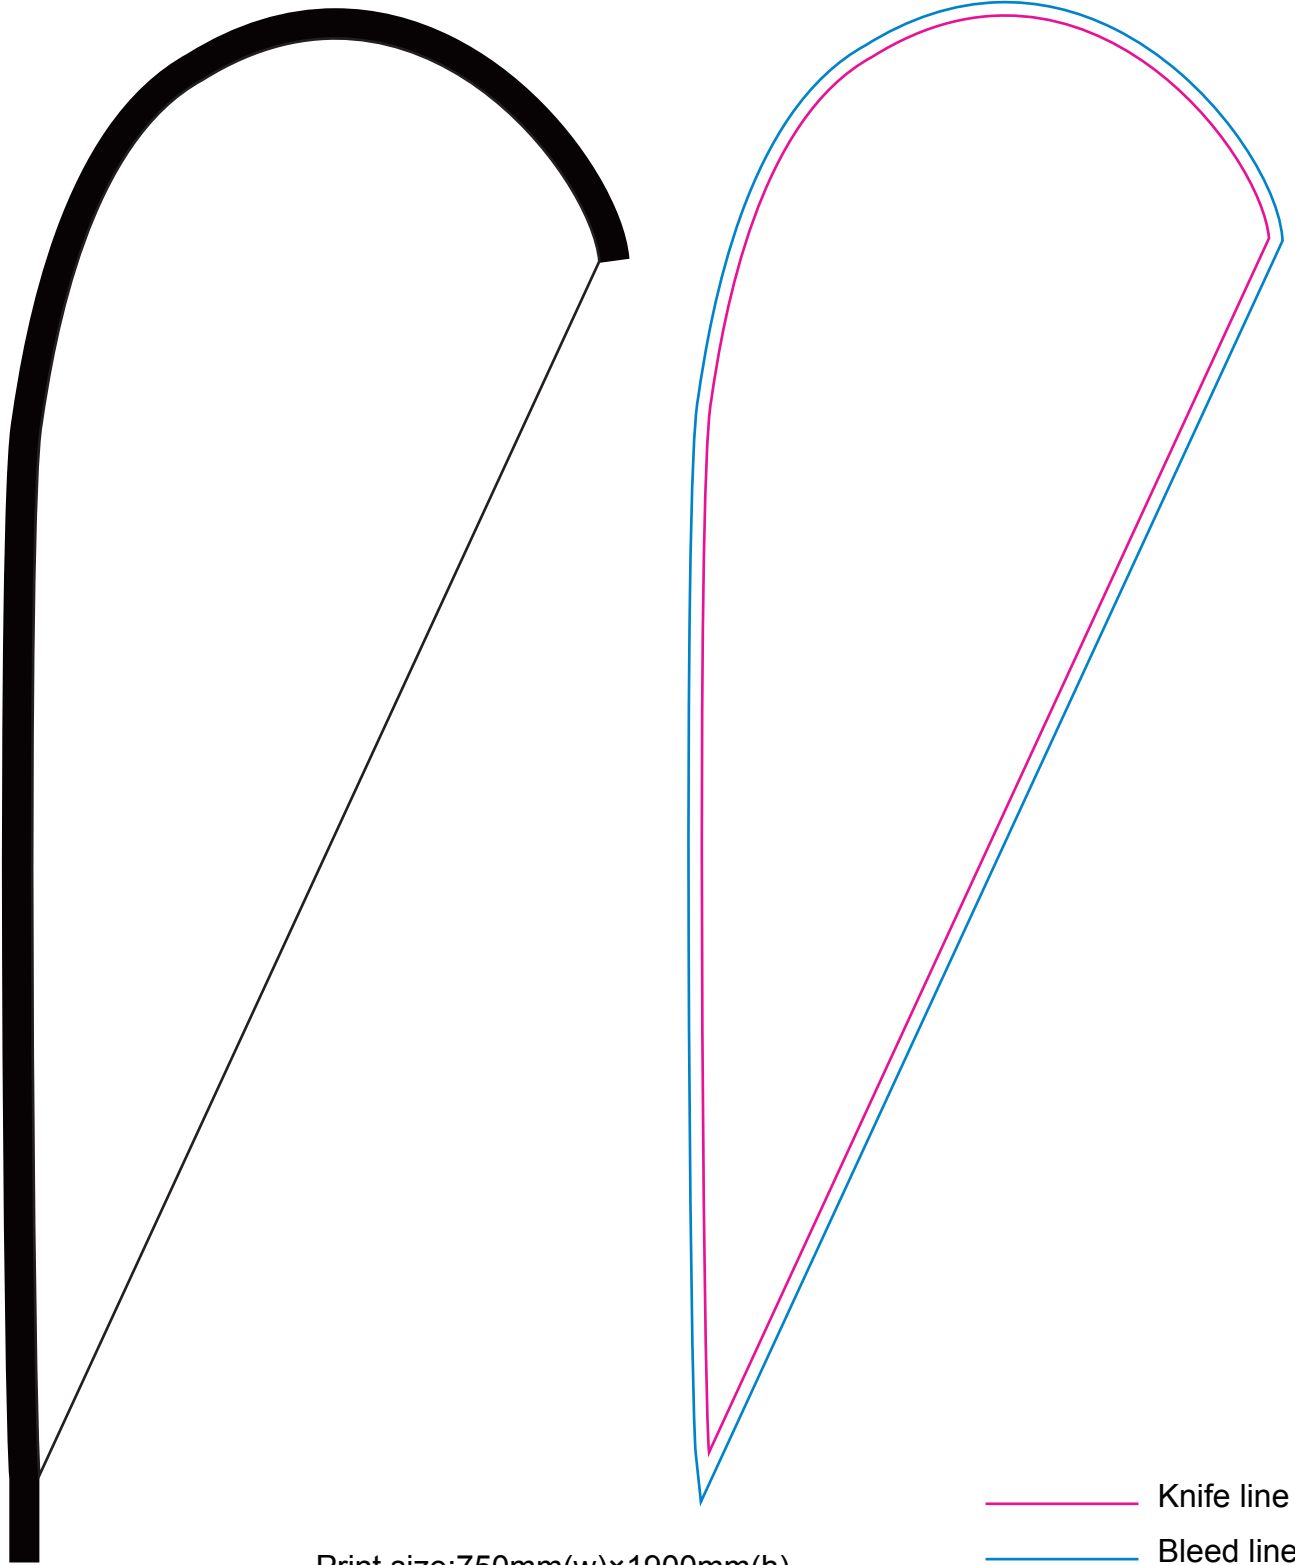

Product: POS13  
Product Size: 750mm(W)x1900mm(H)  
Decoration Options:

Print size:750mm(w)×1900mm(h)

Shown at 10% actual size

— Knife line  
— Bleed line