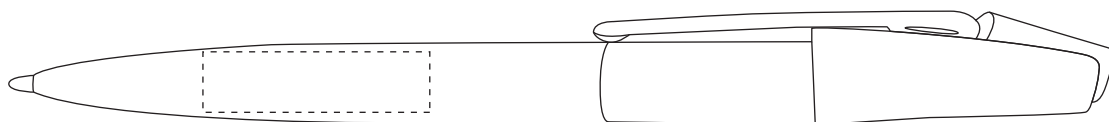

Product: PCUPENQ
Product Size: 146mm(w)× 15mm(h)
Decoration Options: print, engraving

Print/ Engrave size: 30mm(w) x 8mm(H)
Shown at 100% actual size