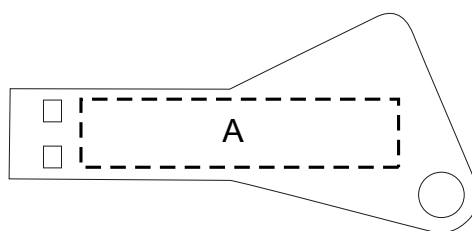

Product: PCU-KEY2  
Product Size: 62x29 mm  
Decoration Options: Print, Engrave

Front

Back

A:Print 42x9 mm