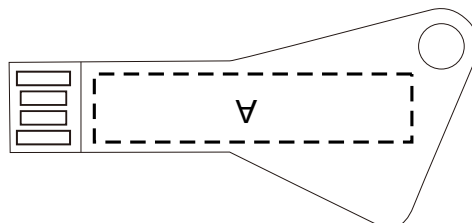

Product: PCU-KEY2  
Product Size: 62x29 mm  
Decoration Options: Print, Engrave

Front

Back

A:Print 42x9 mm