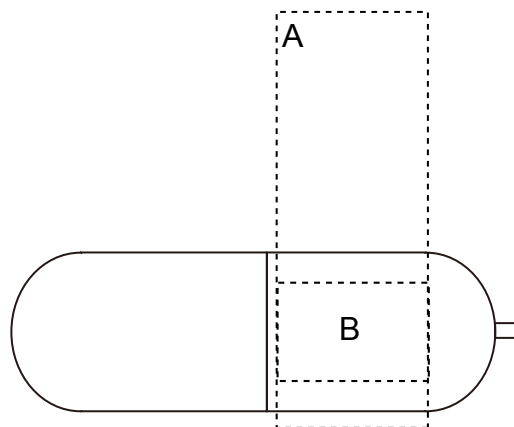

Product: PCU-629
Product Size: 67x22 mm
Decoration Options: Print

A:Print 20x55 mm
B:Print 20x13 mm