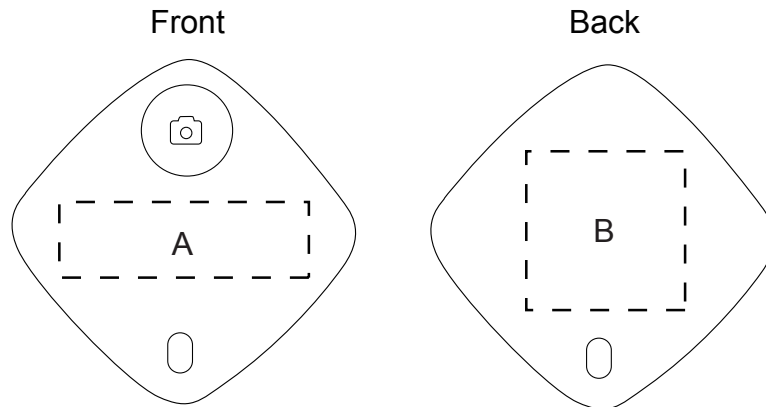

Product:PCT150

Product Size:38mm(w) x 38mm(h)

Decoration Options:

A:Print size: 33mm(w) x 10mm(h)

B:Print size: 21mm(w) x 21mm(h)

Shown at 100% actual size