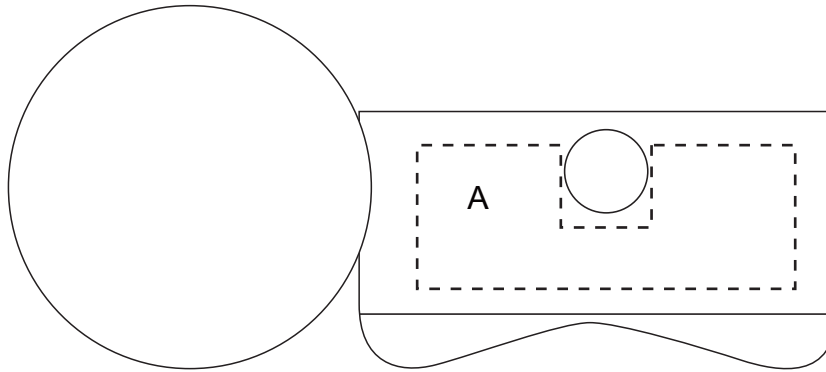

Product: PCT055
Product Size: 109x48mm
Decoration Options: Print

A: Print size: 50mm(W) x 19mm(H)

Shown at 100% actual size