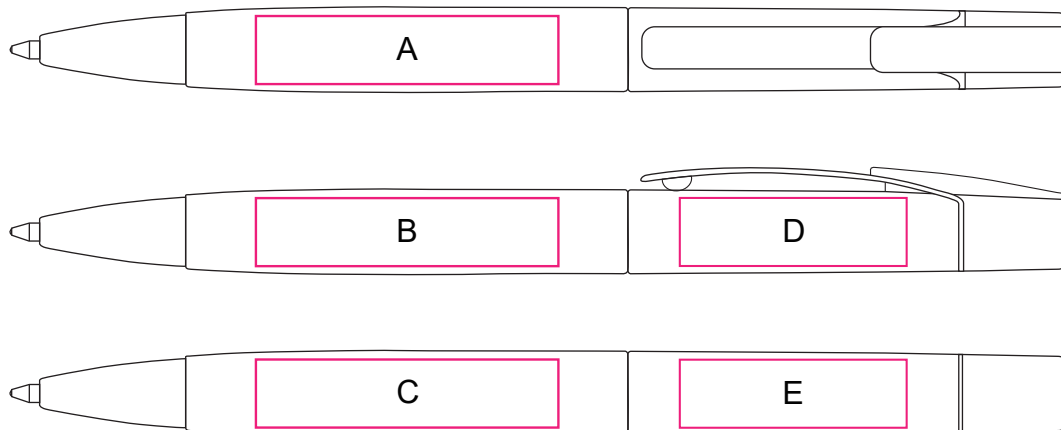

Product: PCS036  
Product Size: 140mm(W)x 11.6mm(H)  
Decoration Options: Print

Shown at 100% actual size

Print size: A/B/C: 40mm(W) x 9mm(H)

D/E: 30mm(W) x 9mm(H)