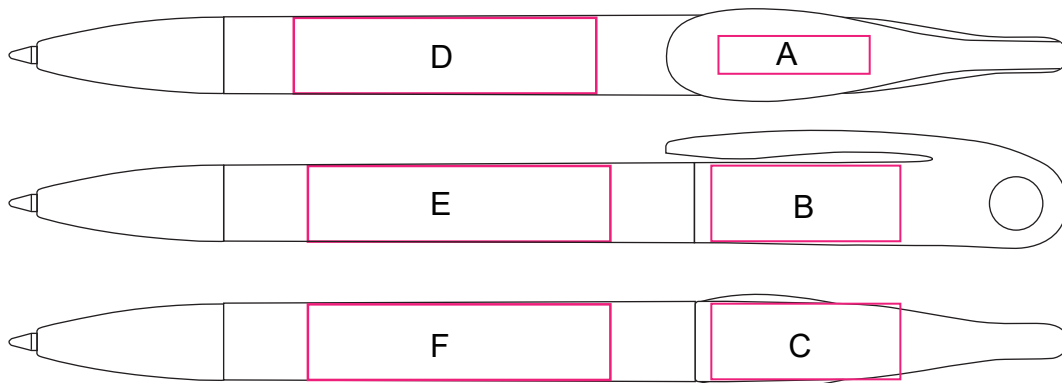

Product: PCS029
Product Size: 140mm(W)x 10.8mm(H)
Decoration Options: Print

Shown at 100% actual size

Print size: A: 20mm(W) x 5mm(H)
B/C: 25mm(W) x 10mm(H)
D/E/F: 40mm(W) x 10mm(H)