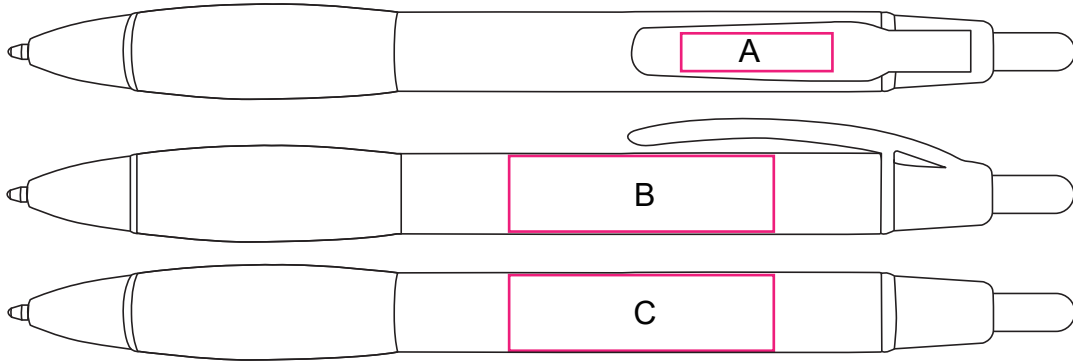

Product: PCS028
Product Size: 141mm(W)x 13mm(H)
Decoration Options: Print

Shown at 100% actual size

Print size: A: 20mm(W) x 5mm(H)

B/C: 35mm(W) x 10mm(H)