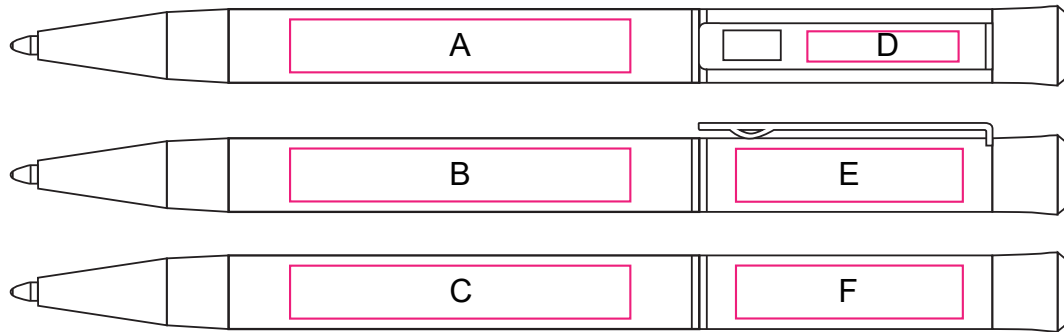

Product: PCS027
Product Size: 140mm(W)x 10.5mm(H)
Decoration Options: Print

Shown at 100% actual size

Print size: A/B/C: 45mm(W) x 7mm(H)

D: 20mm(W) x 4mm(H)

E/F: 30mm(W) x 7mm(H)