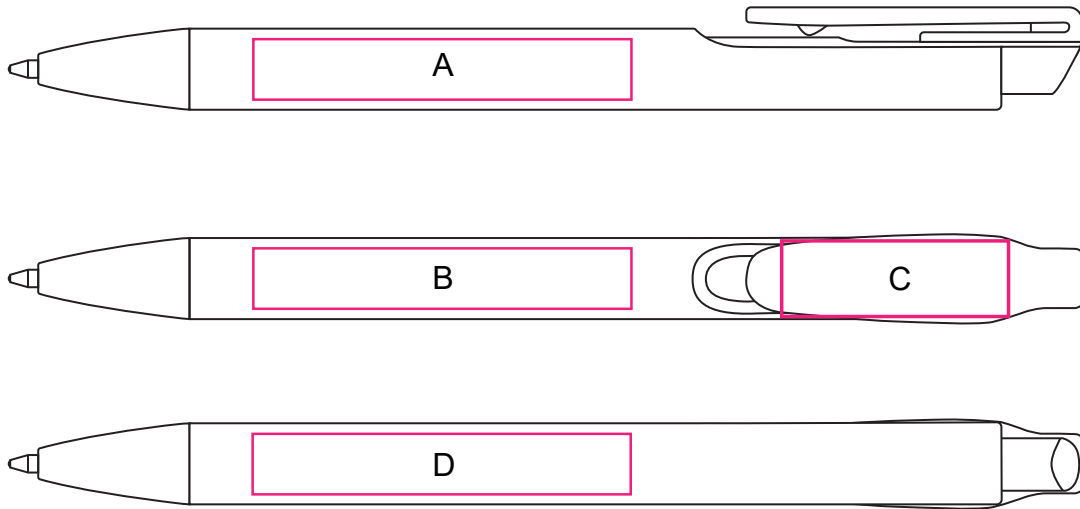

Product: PCS020
Product Size: 142mm(W)x 11mm(H)
Decoration Options: Print

Shown at 100% actual size

Print size: A/B/D: 50mm(W) x 8mm(H)
C: 30mm(W) x 10mm(H)