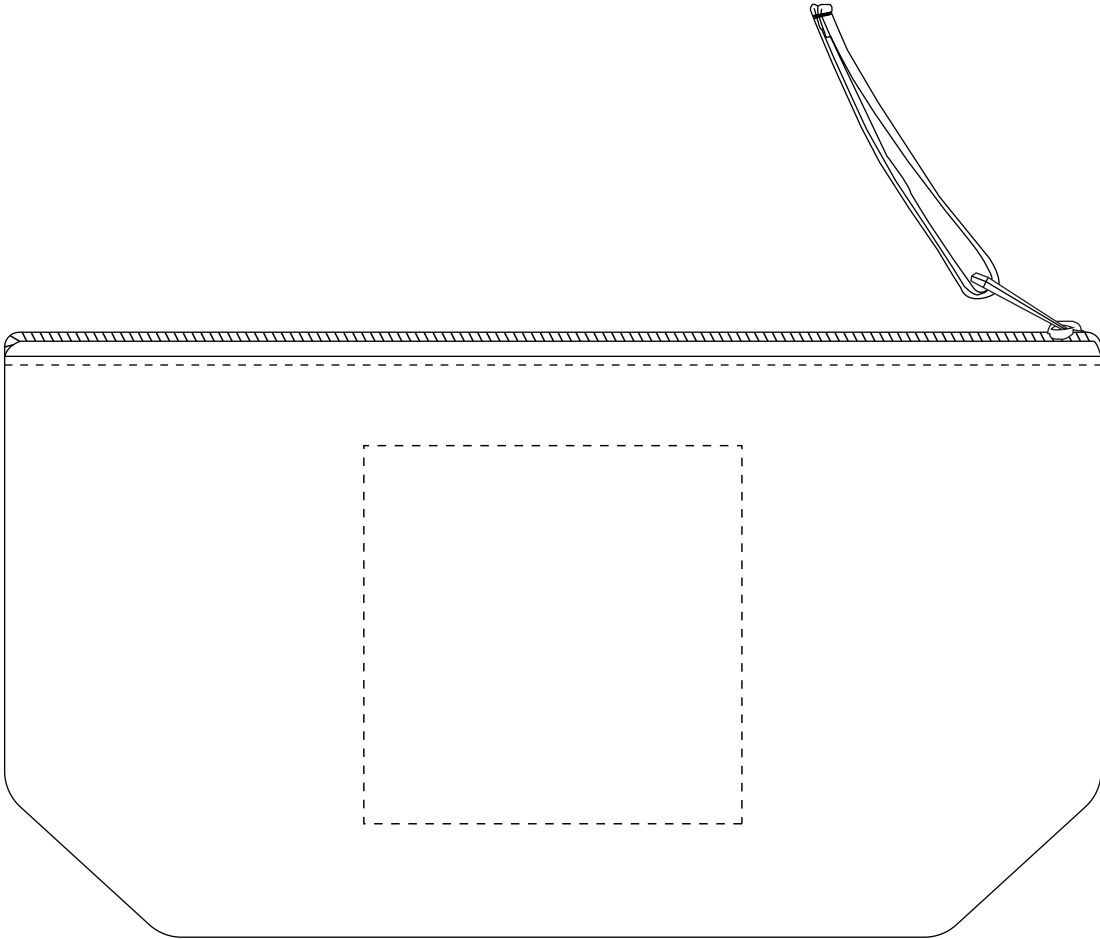

Product: PCPB187
Product Size: 290x160x90mm

Decoration Options:

Print size: 50mm(w) x 50mm(h)
Shown at 50% actual size