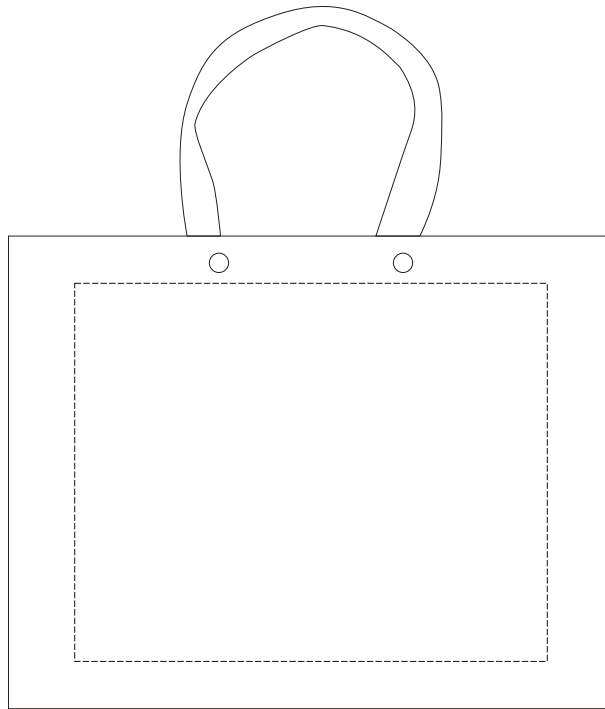

Product: PCPB152  
Product Size: 320(L) x 250(H) x 110(W) mm  
Decoration Options:

Shown at 25% actual size

Print size: 250mm(w) x 200mm(h)