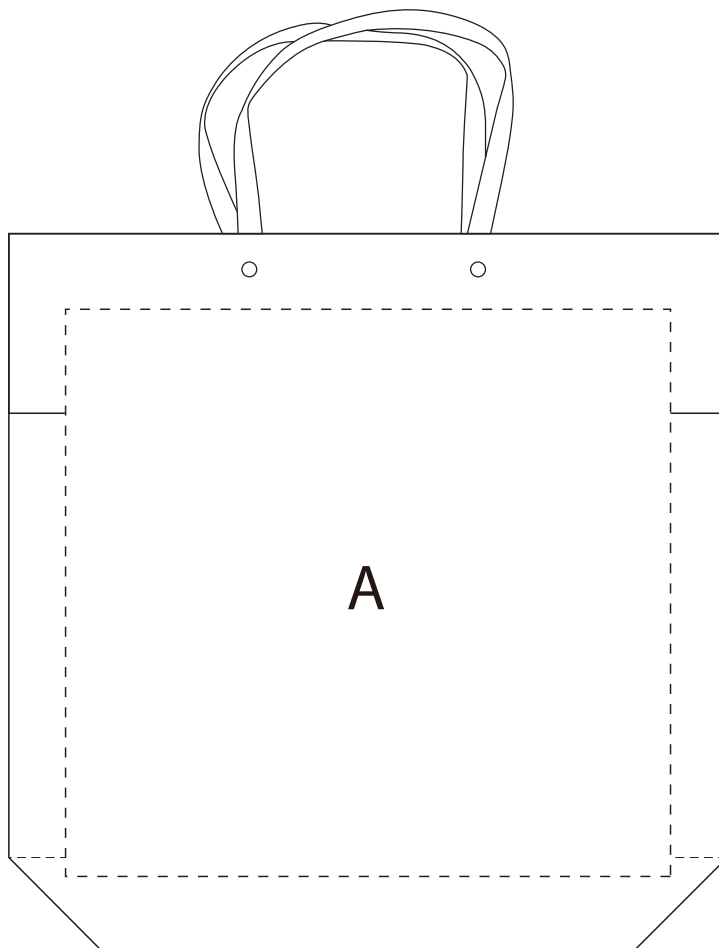

Product: PCPB142
Product Size: 380(L) x 380(H) x 100(W) mm
Decoration Options:

Shown at 25% actual size

A: Print size: 320mm(w) x300mm(h)