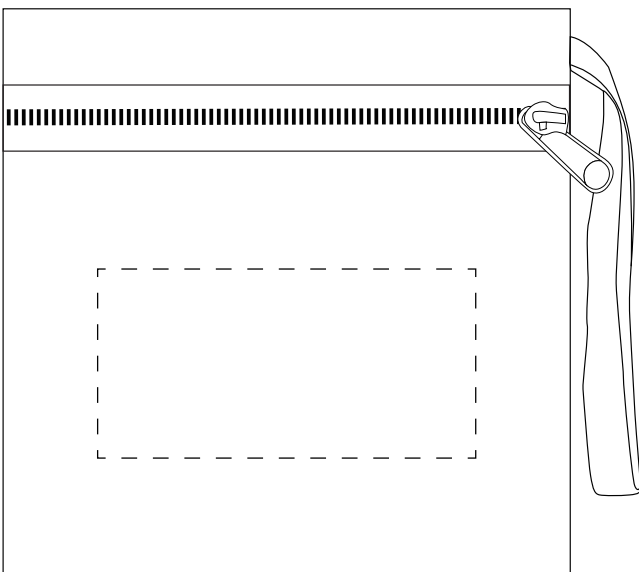

Product: PCPB077
Product Size: 370mm(W)x450mm(H),
Decoration Options: Screen print, Full colour print

Shown at 25% actual size

Print size: 100mm(w)×50mm(h)

Shown at 50% actual size

Print size: 100mm(w)×50mm(h)

Shown at 50% actual size

Print size: 100mm(w)×100mm(h)