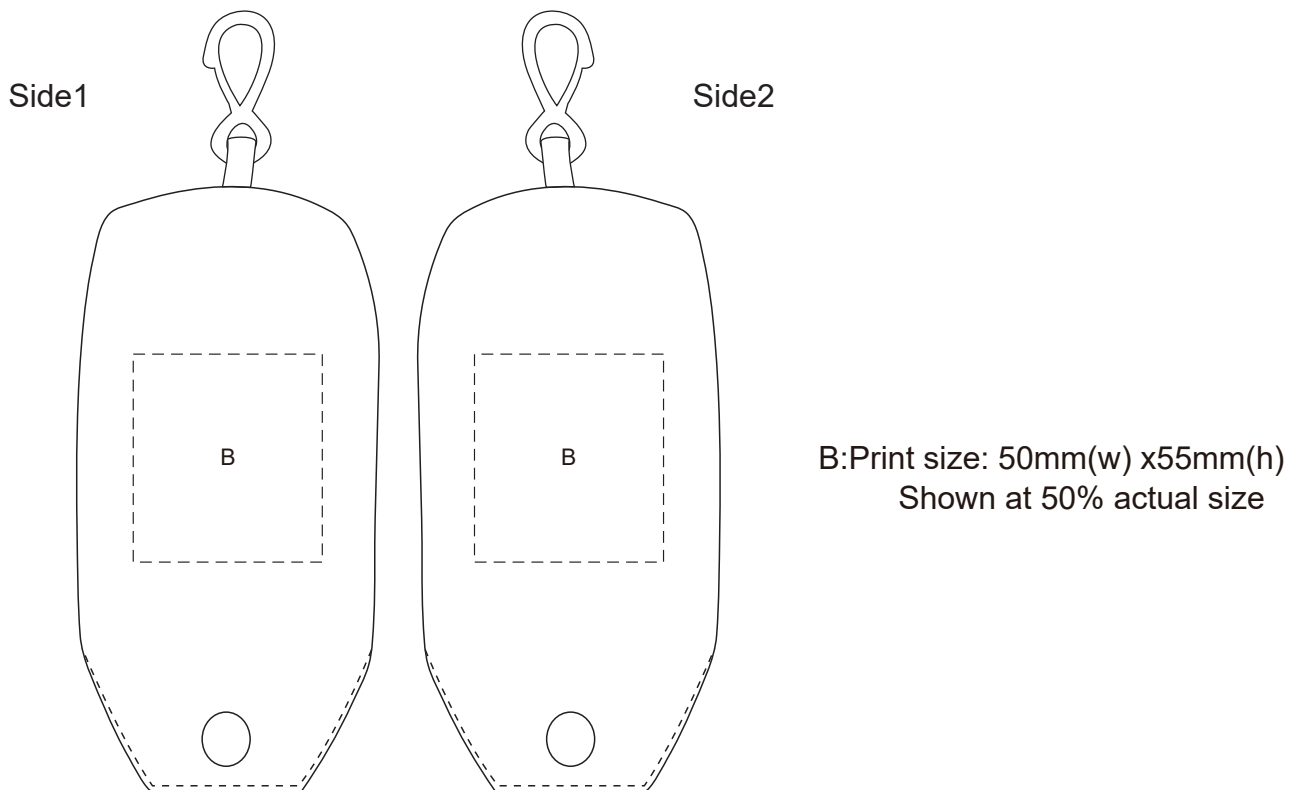

Product: PCPB071
Product Size: 380x580mm, 160x80mm
Decoration Options: Screen print, Full colour print, Sublimation

Screen print/ Full colour print:

A: Print size: 250mm(w) x 300mm(h)
Shown at 20% actual size

Sublimation:

Side 1:

Side 2:

Print size: 400mm(w) x600mm(h)
Shown at 20% actual size

Side 1:

Side 2:

Print size: 100mm(w) x180mm(h)
Shown at 30% actual size

— Knife line
— Bleed area