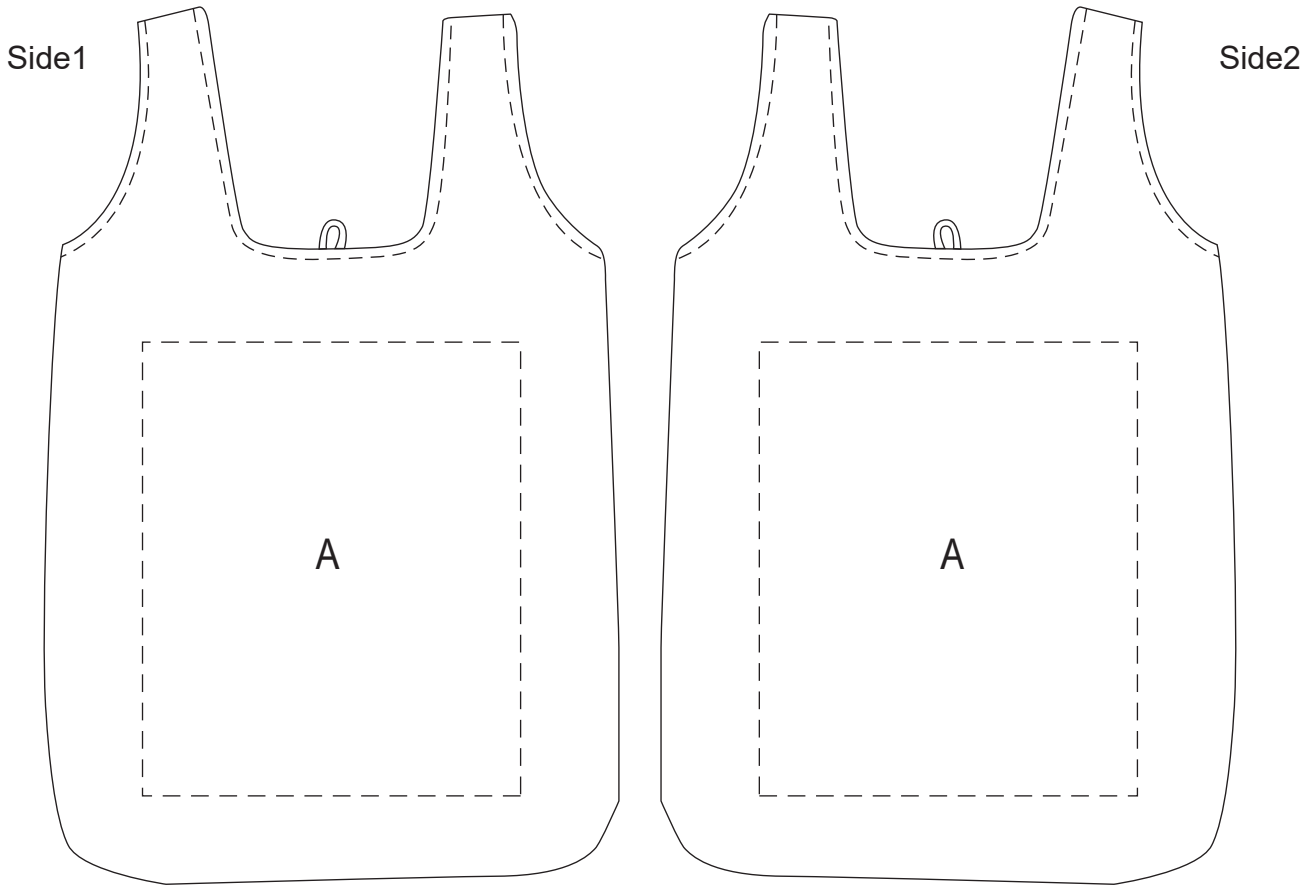

Product: PCPB071
Product Size: 380x580mm, 160x80mm
Decoration Options: Screen print, Full colour print, Sublimation

Screen print/ Full colour print:

A: Print size: 250mm(w) x 300mm(h)
Shown at 20% actual size

Sublimation:

Side 1:

Side 2:

Print size: 400mm(w) x600mm(h)
Shown at 20% actual size

Side 1:

Side 2:

Print size: 100mm(w) x180mm(h)
Shown at 30% actual size

— Knife line
— Bleed area