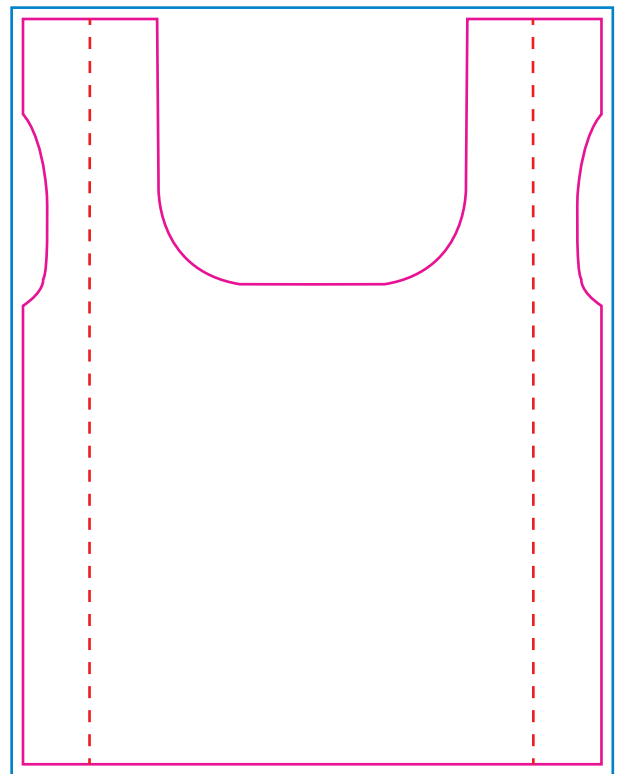

Product: PCPB070
Product Size: 420mm(W)x620mm(H), 110mm(w) x 120mm(h)
Decoration Options: Screen print, Full colour print, Sublimation

Screen print/ Full colour print:

Print size: 350mm(w) x 350mm(h)
Shown at 25% actual size

Print size: 90mm(w) x 90mm(h)
Shown at 50% actual size

Sublimation:

Side 1

Side 2

Print size:510mm(w) x 657mm(h)

Shown at 15% actual size

Pouch

Print size:140mm(w) x 270mm(h)

Shown at 30% actual size