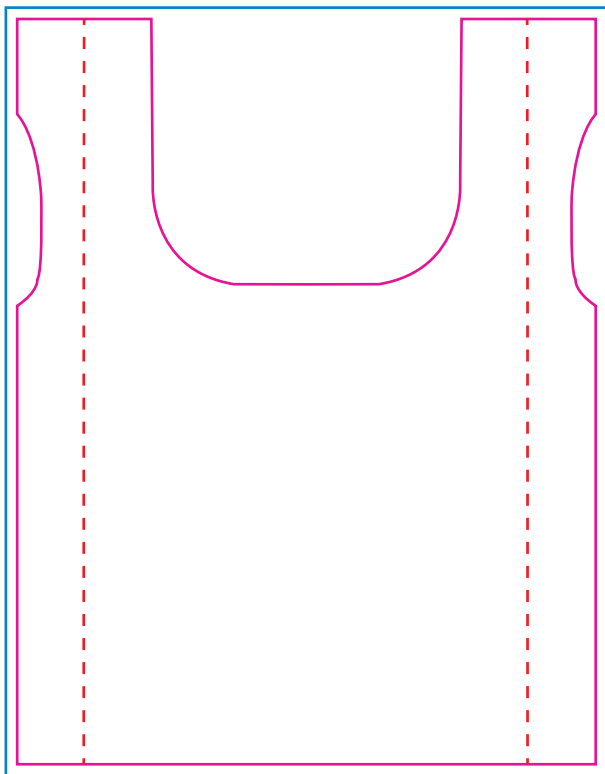

Product: PCPB070
Product Size: 420mm(W)x620mm(H), 110mm(w) x 120mm(h)
Decoration Options: Screen print, Full colour print, Sublimation

Screen print/ Full colour print:

Print size: 350mm(w) x 350mm(h)
Shown at 25% actual size

Print size: 90mm(w) x 90mm(h)
Shown at 50% actual size

Sublimation:

Side 1

Side 2

Print size:510mm(w) x 657mm(h)

Shown at 15% actual size

Pouch

Print size:140mm(w) x 270mm(h)

Shown at 30% actual size