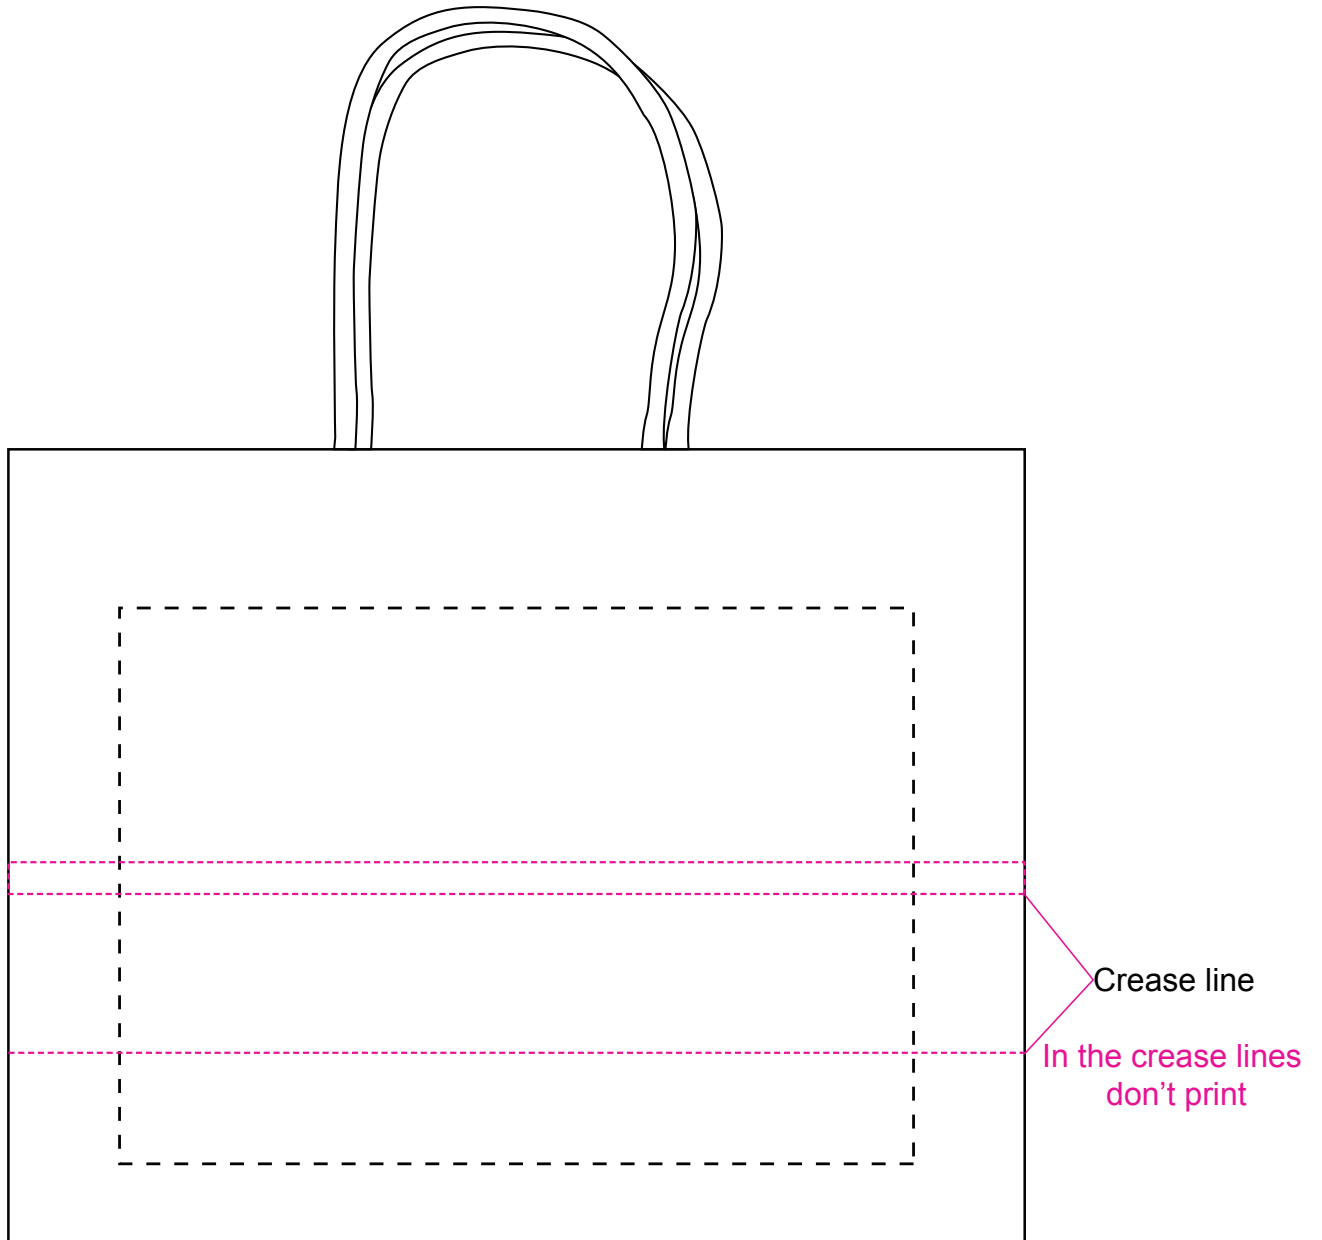

Product: PCPB013
Product Size: 320mm(L)x250mm(H)x120mm(W)
Decoration Options:

Shown at 42% actual size
Print size: 250mm(W)x 175mm(H)