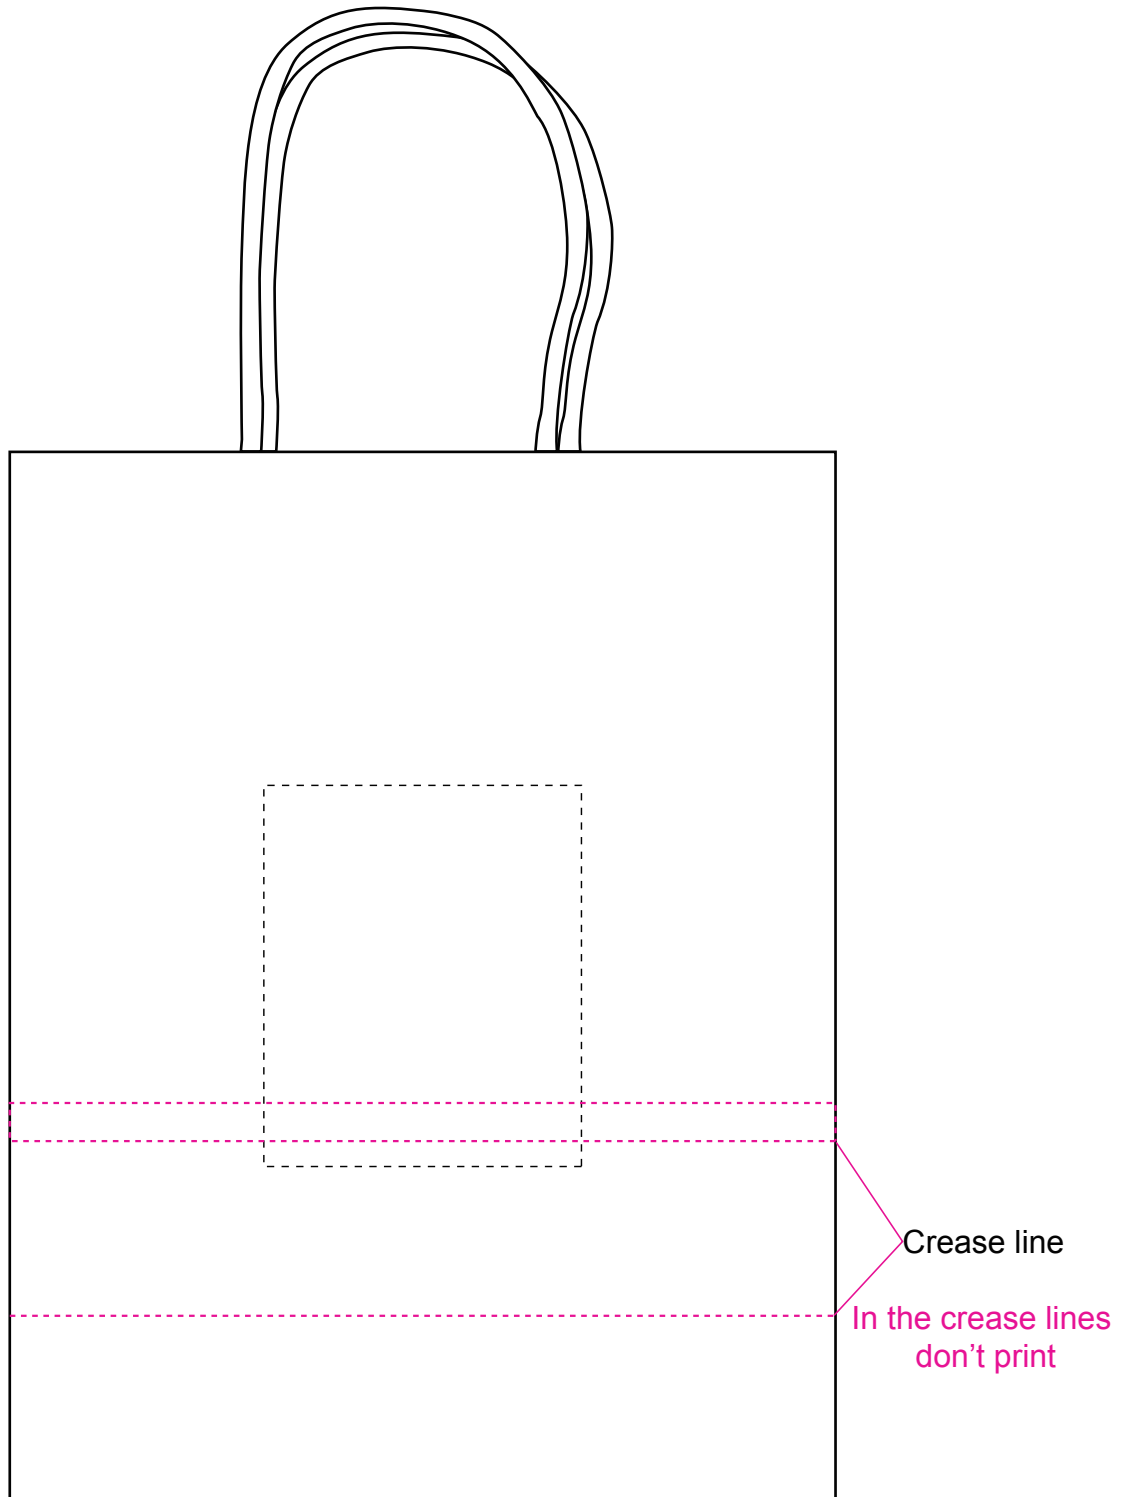

Product: PCPB012
Product Size: 260mm(L)x330mm(H)x120mm(W)
Decoration Options:

Shown at 42% actual size
Print size: 100mm(W)x120mm(H)