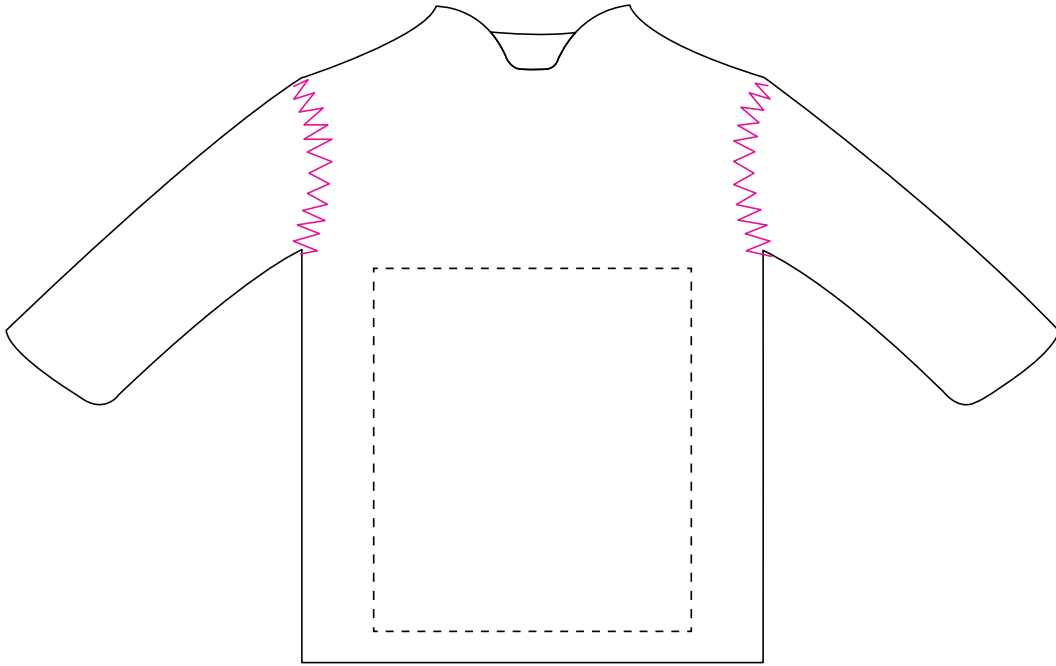

Product: PCN022
Product Size: 232mm (W) x145mm(H)

Decoration Options:

front

back

— Knife Line

Print size: 70mm(w) x 80mm(h)
Shown at 60% actual size