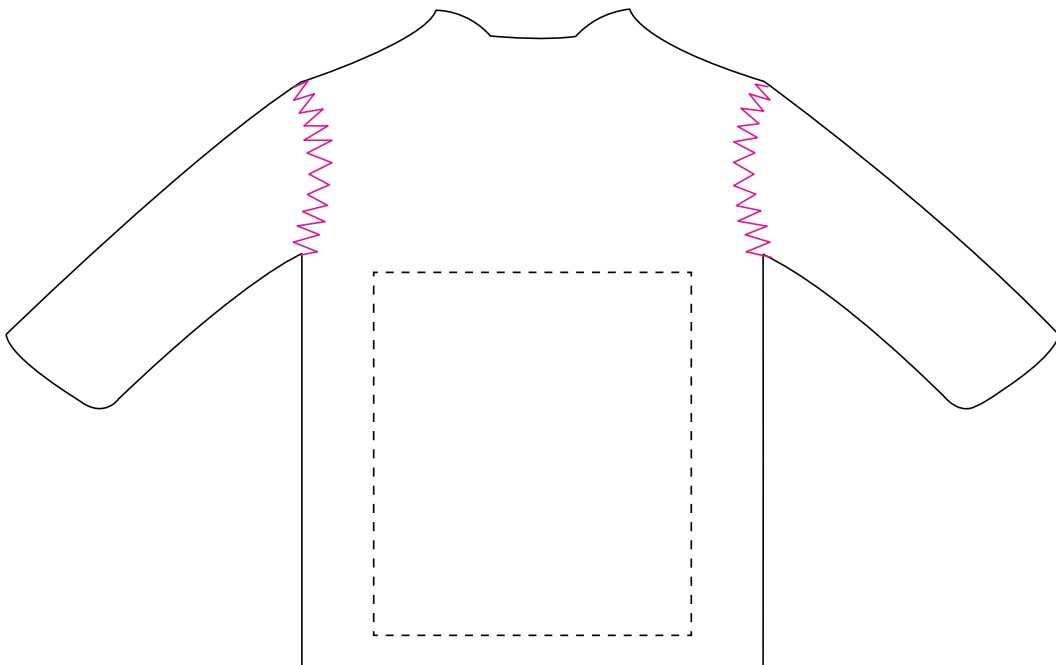

Product: PCN022
Product Size: 232mm (W) x145mm(H)

Decoration Options:

front

back

— Knife Line

Print size: 70mm(w) x 80mm(h)
Shown at 60% actual size