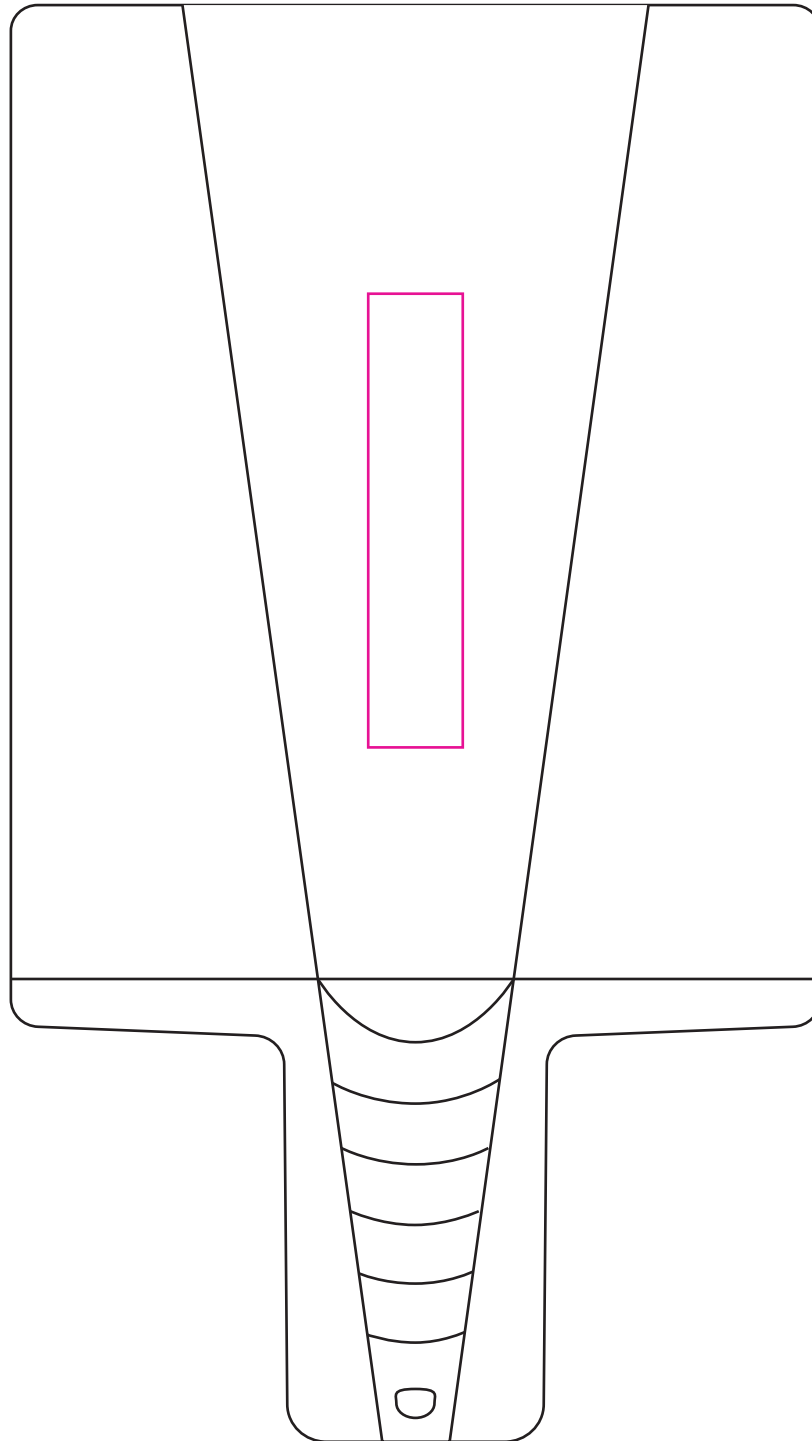

Product: PCH345
Product Size: 214mm(w) x 380mm(h)
Decoration Options: Screen print

Shown at 50% actual size
Print size:120mm(w) x 25mm(h)