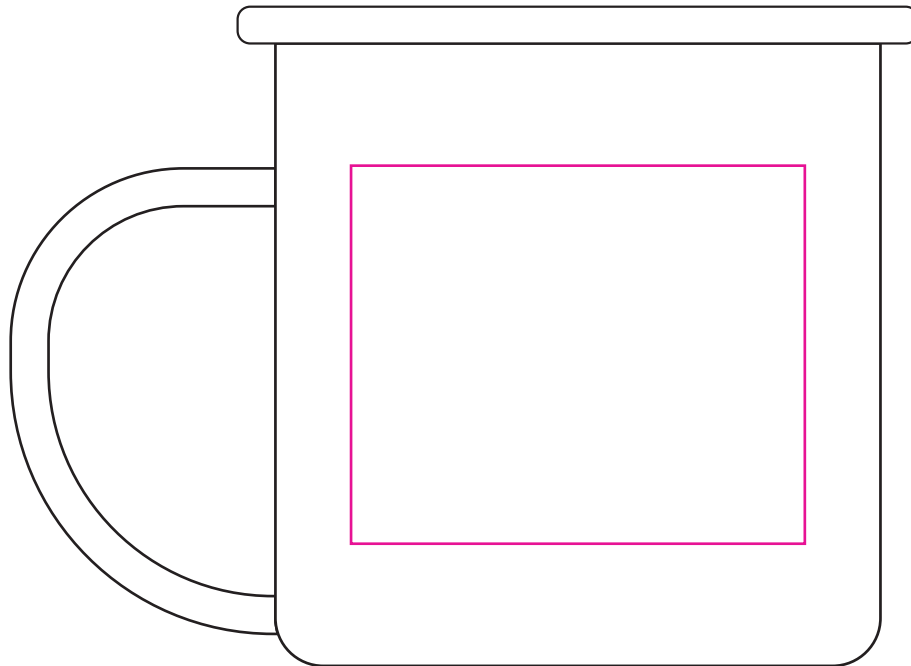

Product: PCH313
Product Size: 90mm(top) x 80(bottom)
Decoration Options: Print

Side 1

Side 2

Shown at 100% actual size
Print size: 60mm(w) x 50mm(h)