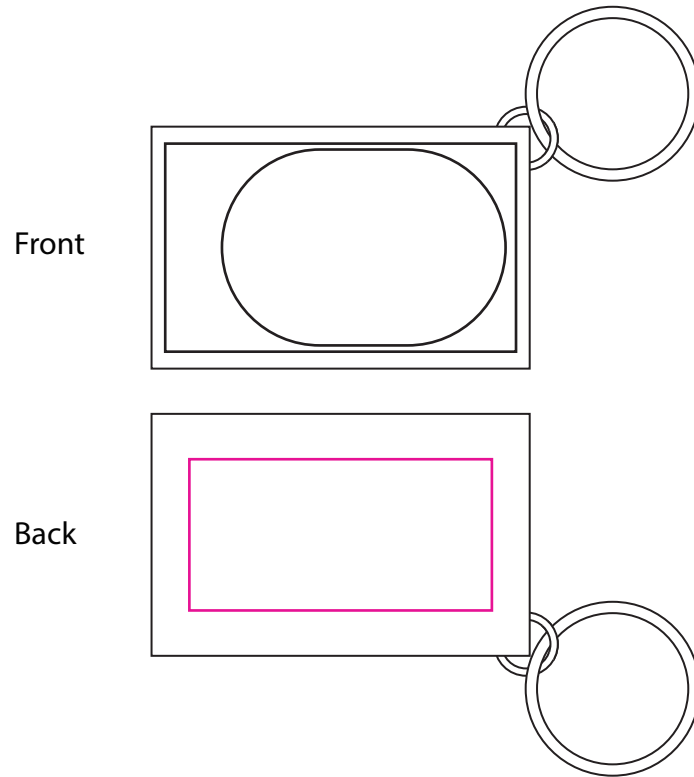

Product: PCH283
Product Size: 50mm(w) x 32mm(h)
Decoration Options: Print

Shown at 100% actual size
Print size: 40mm(w) x 20mm(h)