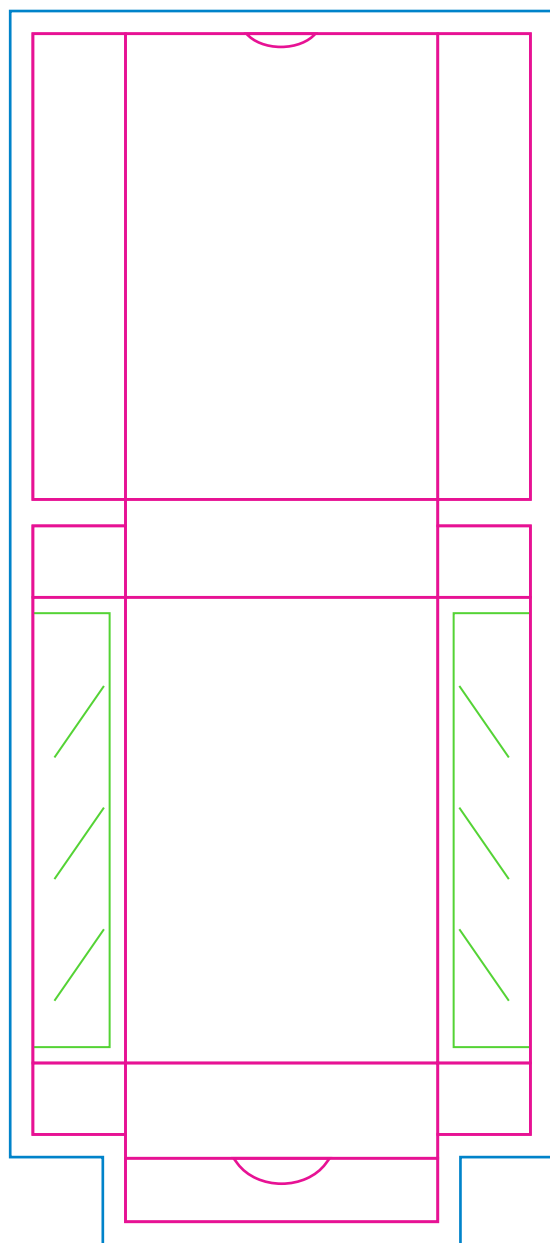

Product: PCH275
Product Size: Box:59mm(w) x 88mm(h) x 18mm(d) Card:56mm(w) x 86mm(h)
Decoration Options: CMYK

Shown at 70% actual size
Print size:94mm(w) x 224.5mm(h)

Shown at 100% actual size
Print size:56mm(w) x 86mm(h)

-  Safe print area
-  Bleed area
-  Knife line
-  Blocked area