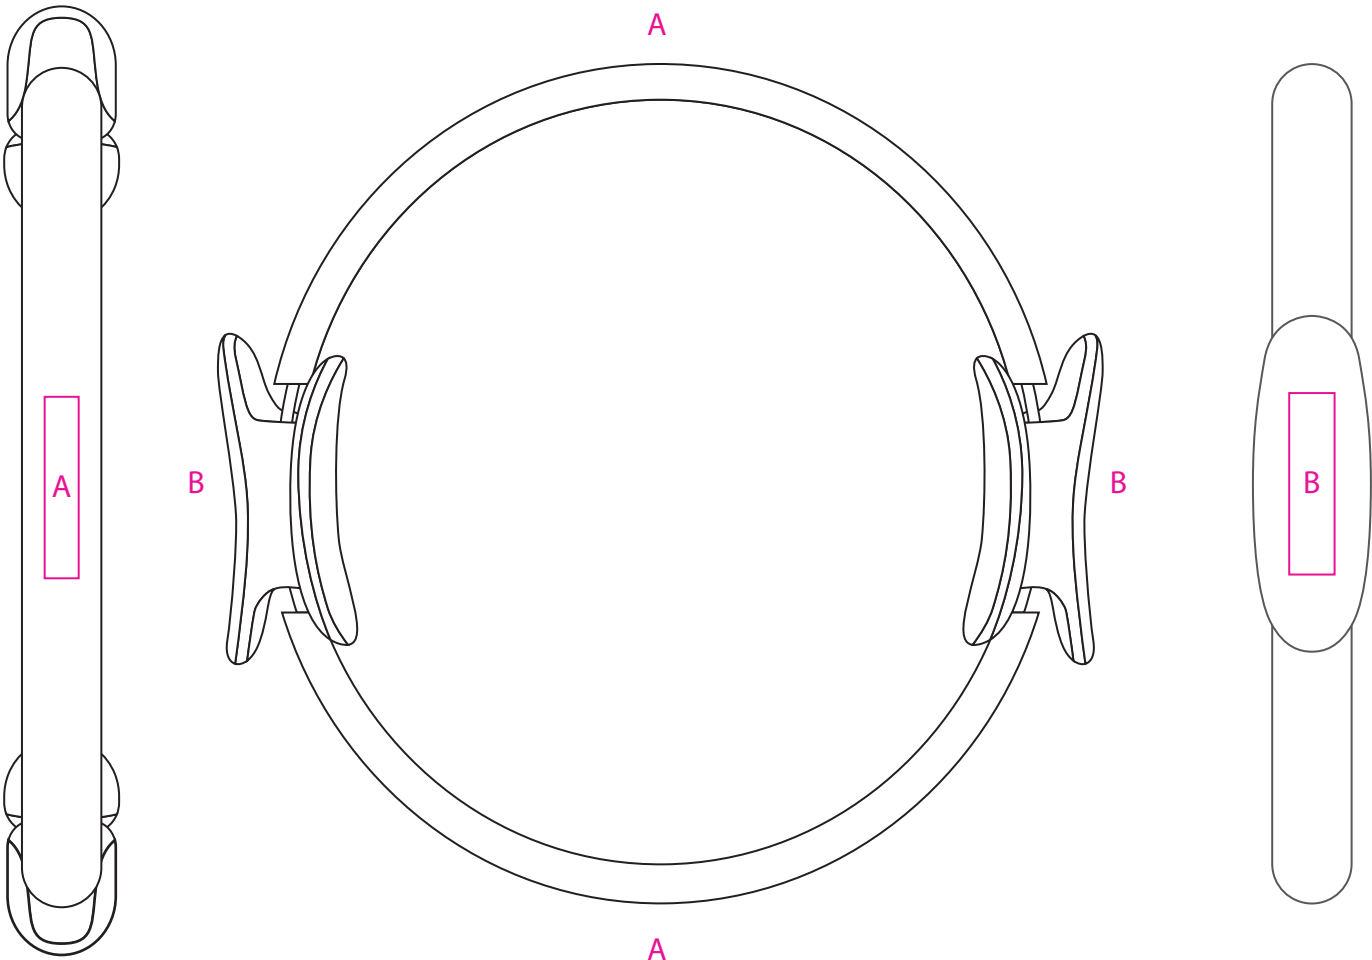

Product: PCH240
Product Size: 390mm(w) x 370mm(h) x 35mm(d)
Decoration Options: print

A:Print size:15mm(w) x 80mm(h)

B:Print size:20mm(w) x 80mm(h)

Shown at 30% actual size