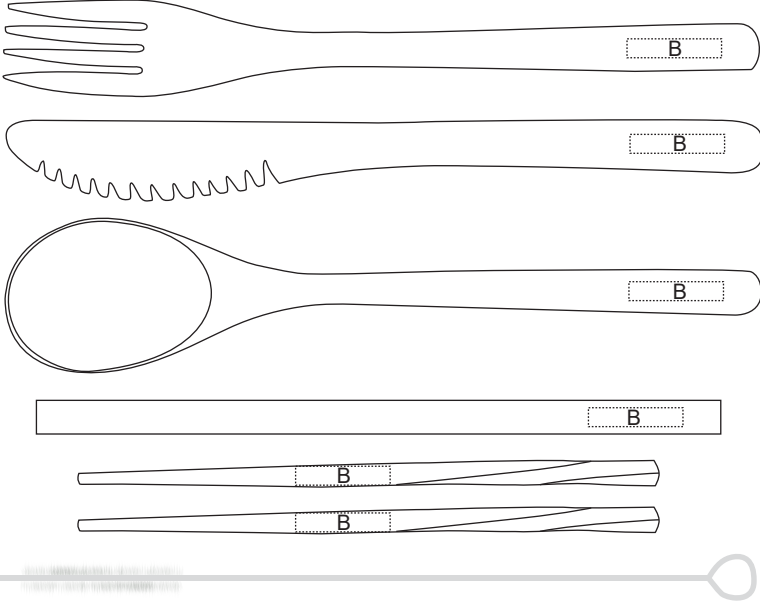

Product: PCH165
Product Size:
Decoration Options: Print;Engrave;Embroidery

A:Print size: 40mm(w) x 200mm(H)

B:Print size: 25mm(w) x 5mm(H)

Shown at 50% actual size