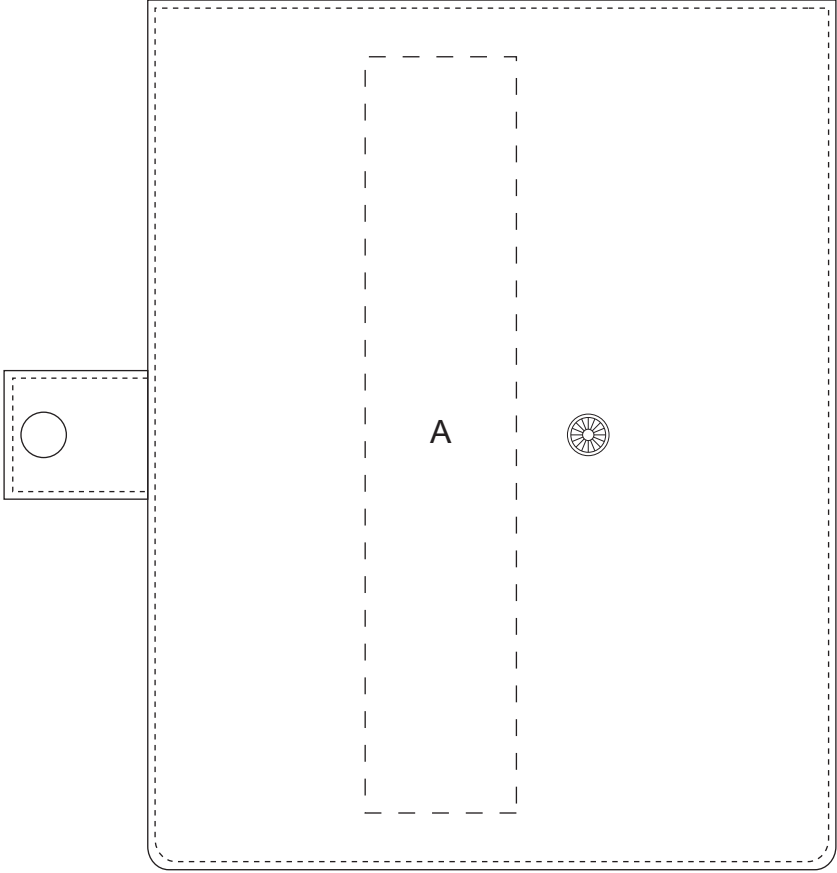

Product: PCH165
Product Size:
Decoration Options: Print;Engrave;Embroidery

A:Print size: 40mm(w) x 200mm(H)

B:Print size: 25mm(w) x 5mm(H)

Shown at 50% actual size