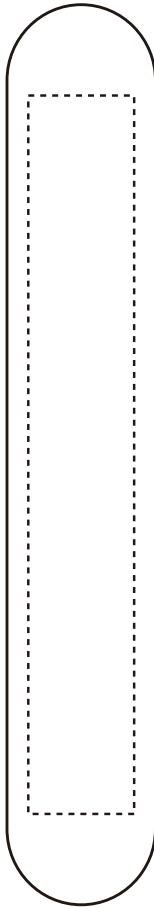

Product:PCH055

Product Size:120mm(w) x 20mm(h)

Decoration Options:

Print size: 14mm(w) x 95mm(h)

Shown at 100% actual size