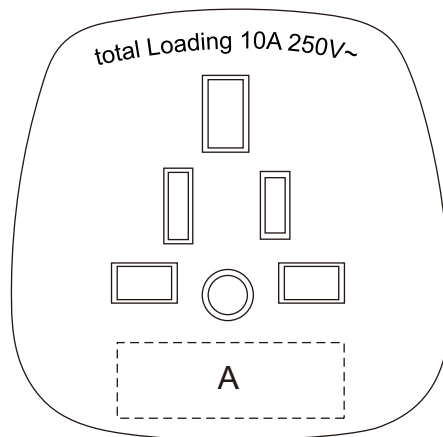

Product: PCH035
Product Size: 58*57*56mm
Decoration Options: Print

Front

A:Print size:30mm(w) x 10mm(h)
Shown at 100% actual size