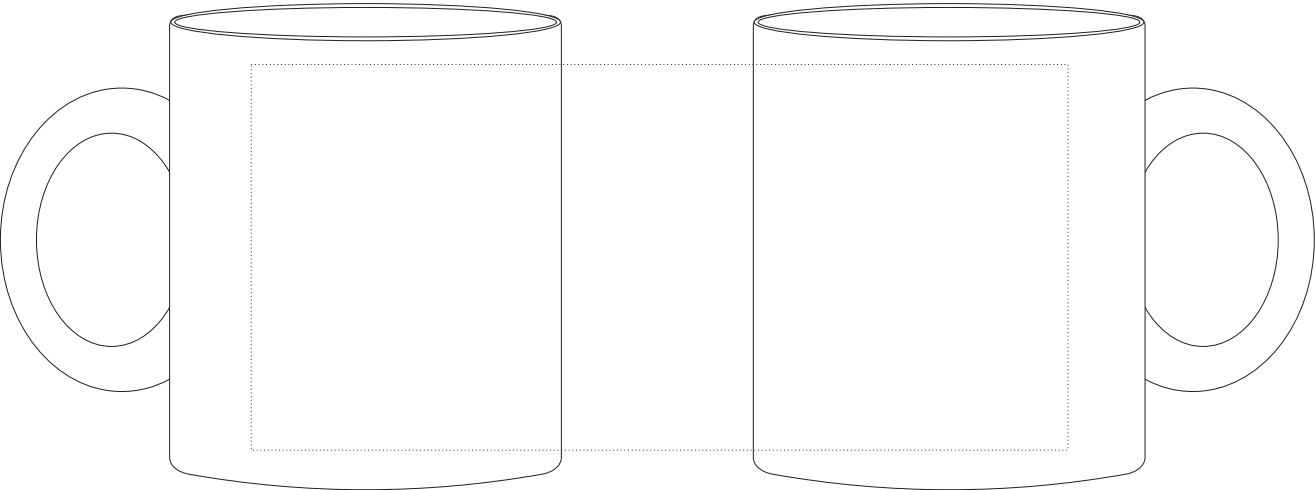

Product: PCCM50
Product Size: 82mm(w) x 95mm(h)
Decoration Options: Print

Facing Left Hand Drinker

— Knife line

Facing Right Hand Drinker

Artwork must remain in grey section to be centred on the mug

Shown at 100% actual size

Print size: 180mm(W) x 85mm(H)

Shown at 60% actual size