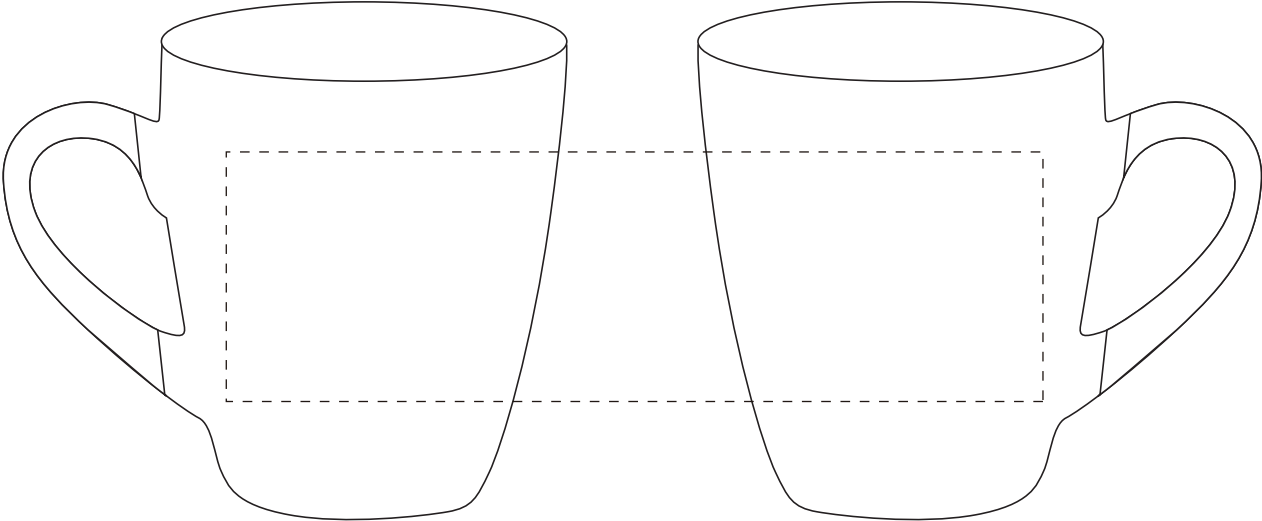

Product: PCCM15A
Product Size: 88mm(w) x 110mm(h)
Decoration Options: Print

Print size: 45mm(W) x 45mm(H)
Shown at 80% actual size

Wrap size: 180mm(W) x 55mm(H)
Shown at 60% actual size