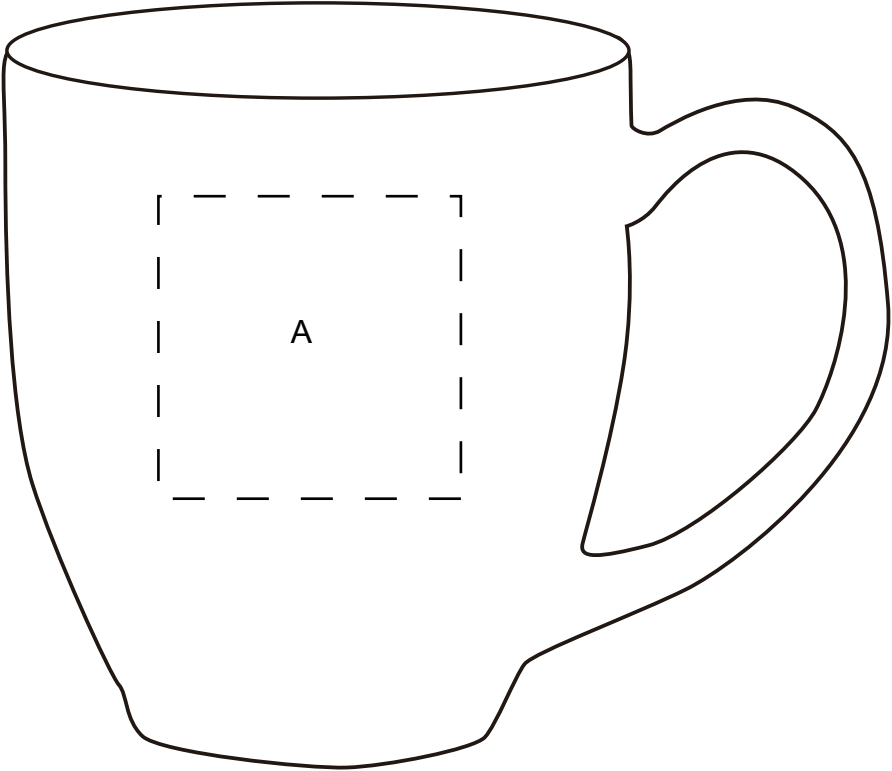

Product: PCCM05C
Product Size: 82mm(w) x 92mm(h)
Decoration Options: Print

Print size: 40mm(W) x 40mm(H)
Shown at 100% actual size

Facing Left Hand Drinker

Facing Right Hand Drinker

Print size: 210mm(W) x 40mm(H)
Shown at 60% actual size