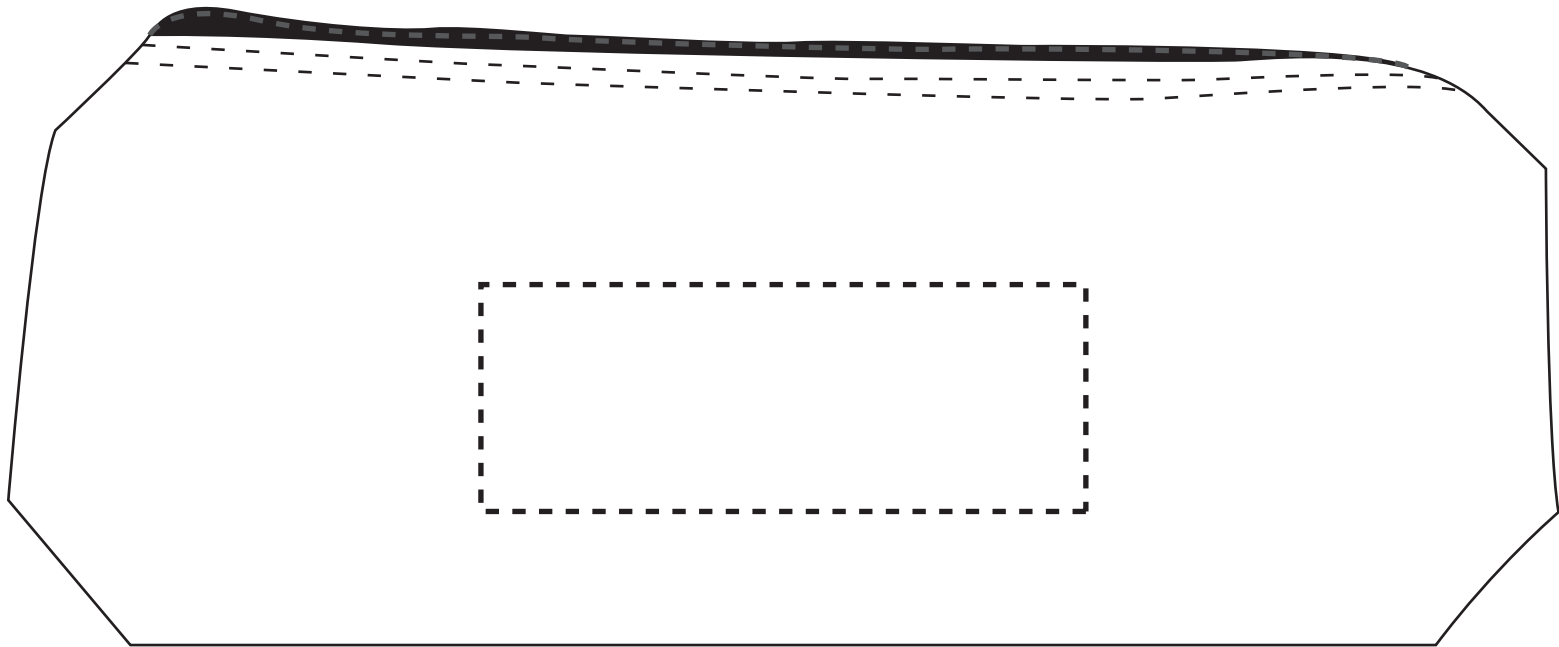

Product: PC4517  
Product Size: 20.5 x 8.4cm  
Decoration Options: Print

Shown at 100% actual size  
Print size: 80mm(w) x 30mm(h)